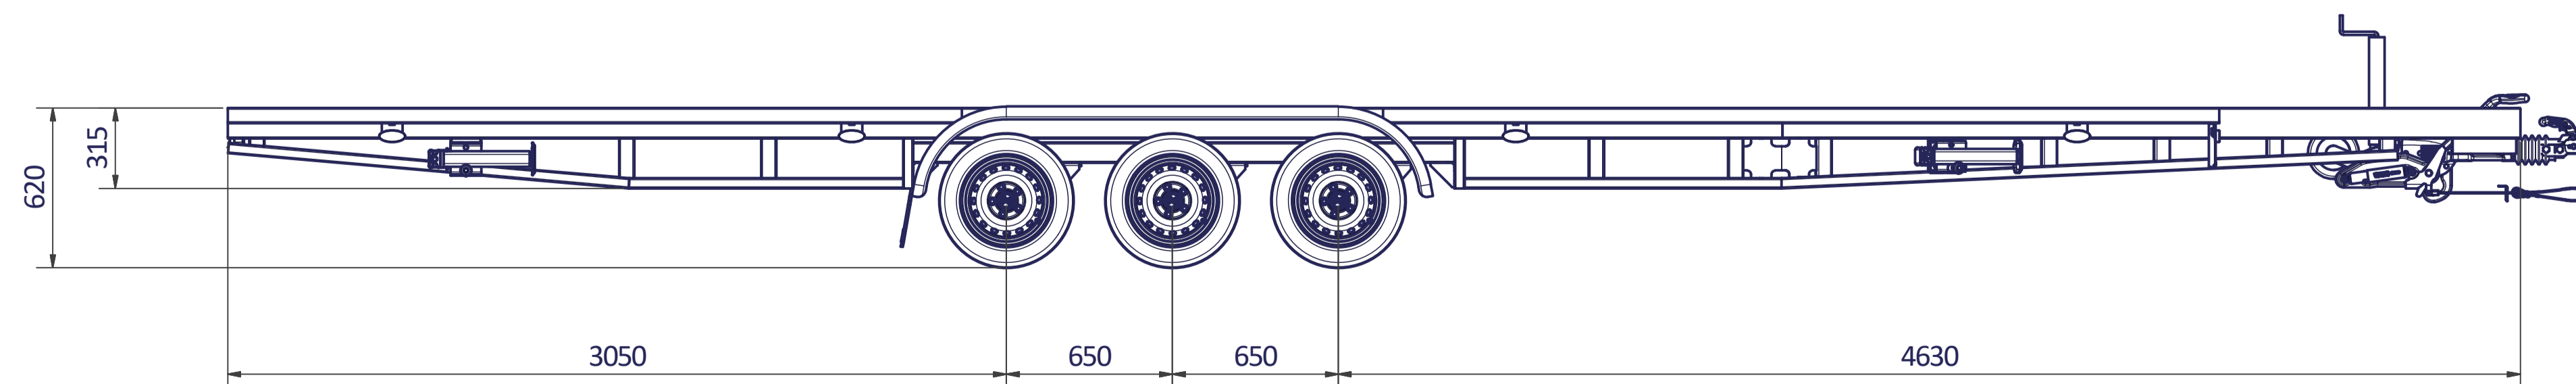

12 11 10 9 8 7 6 5 4 3 2 1

# TINY HOUSE 780 PLATEAU

Surface treatment: FRAME - ZINC PLATED	
QTY:	© VLEMMIX AANHANGWAGENS This drawing and its contents may not be made accessible and/or duplicated for others without permission. All rights reserved.
TOLERANCE:	UNIT: DRAWN BY: J.H.
ISO 2768-MK	mm DATE: 20-7-2020
PROJECT/DRAWING NO.: TINY HOUSE_PLATEAU	
SCALE:	DESCRIPTION: TINY HOUSE PLATEAU
A1	1 : 20
SHEET:	5
SHEETS:	9