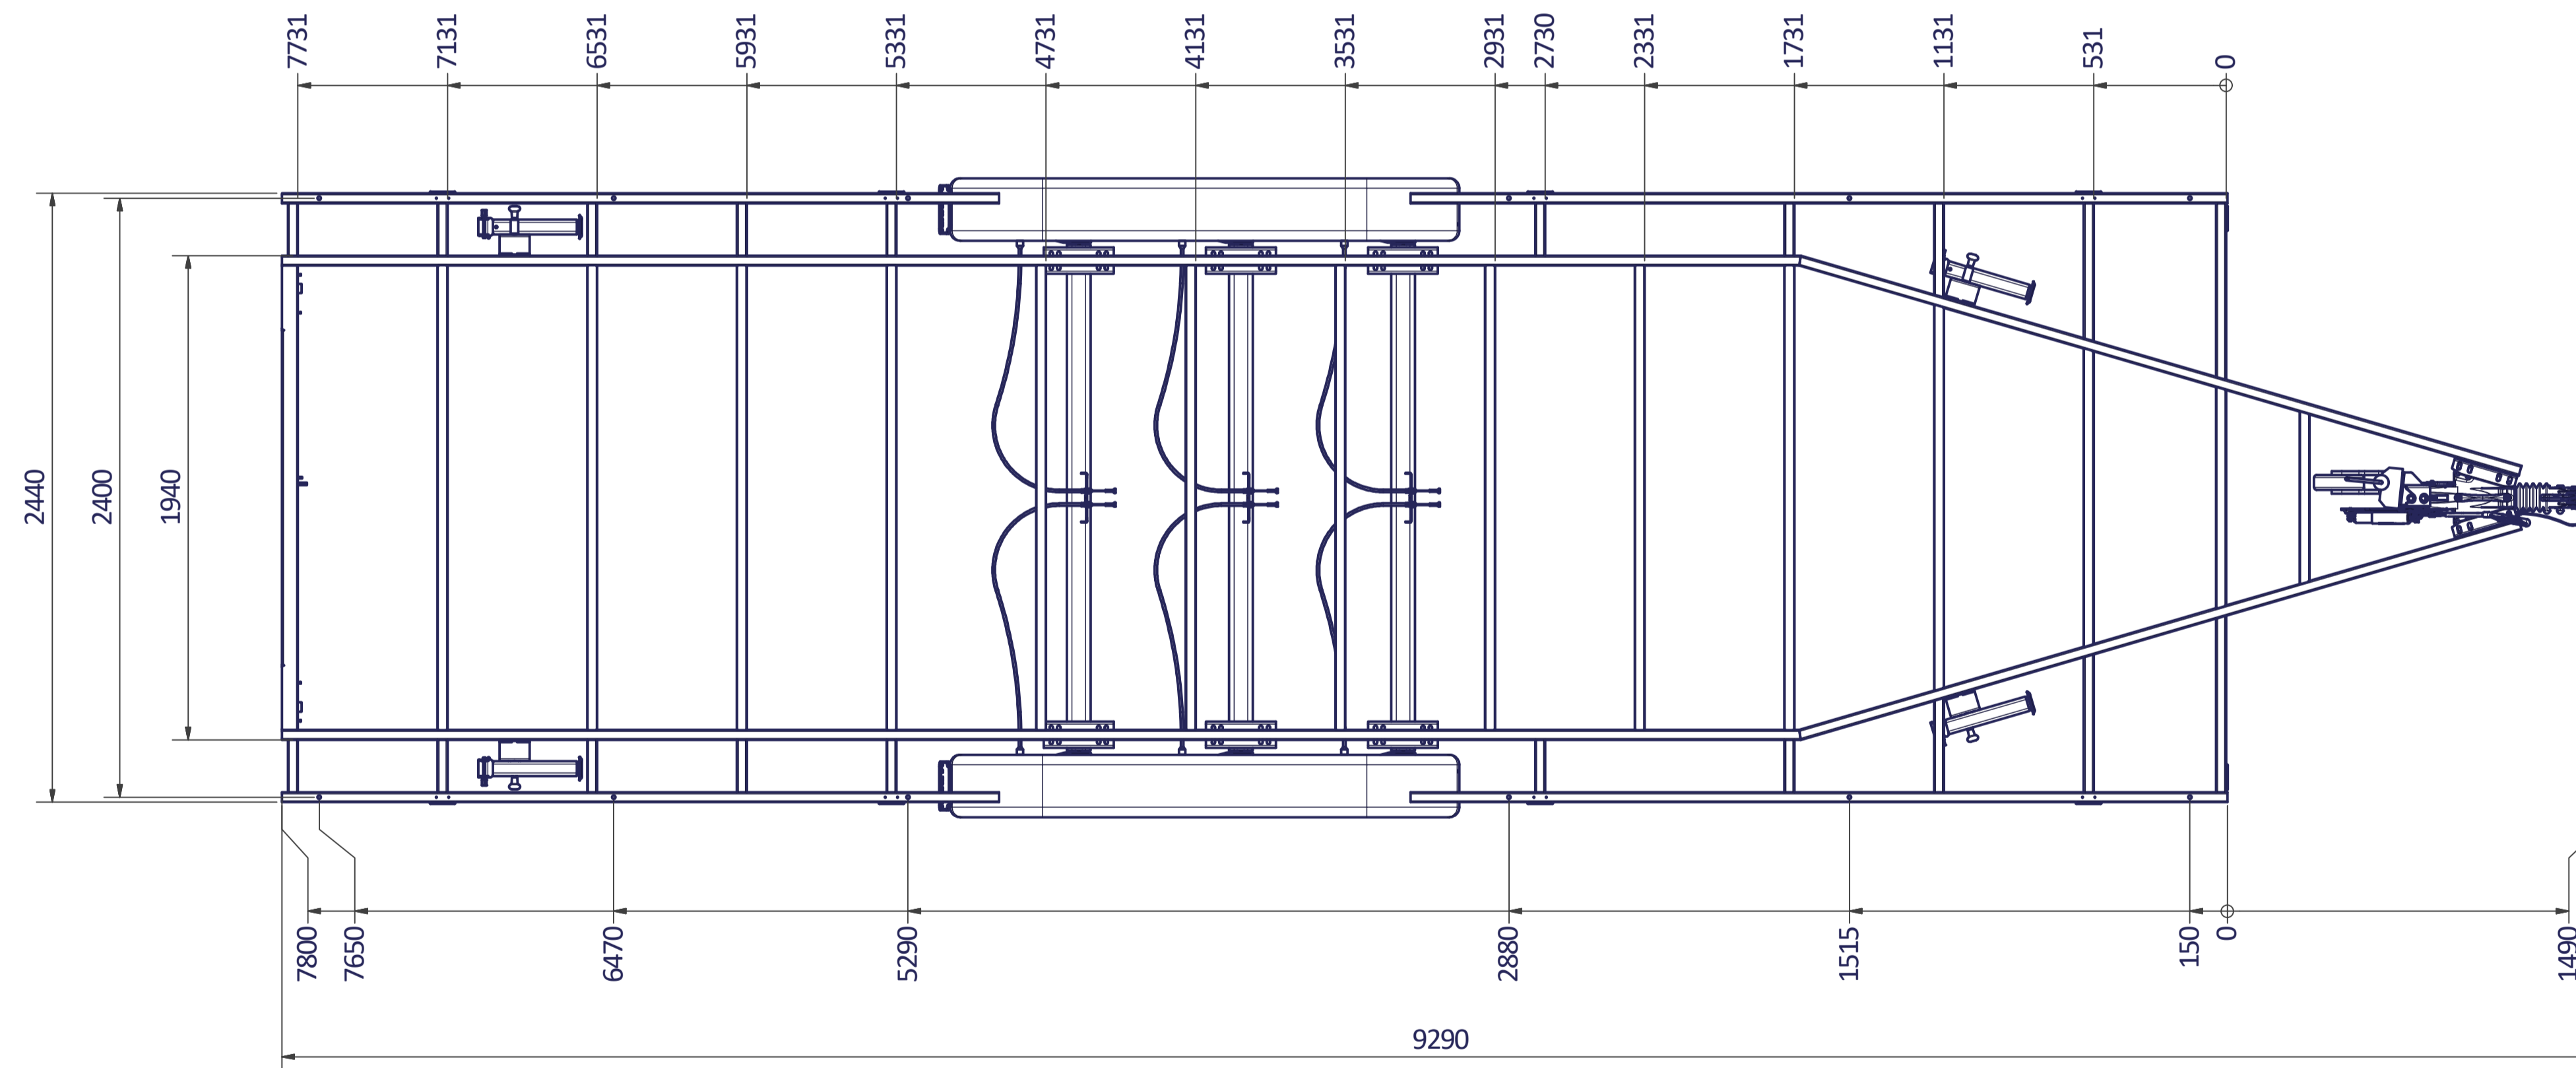

12 11 10 9 8 7 6 5 4 3 2 1

# TINY HOUSE 780 PLATEAU

Surface treatment: FRAME - ZINC PLATED	
QTY:	© VLEMMIX AANHANGWAGENS This drawing and its contents may not be made accessible and/or duplicated for others without permission. All rights reserved.
TOLERANCE:	UNIT: DRAWN BY: J.H.
ISO 2768-MK	mm DATE: 20-7-2020
PROJECT/DRAWING NO.: TINY HOUSE_PLATEAU	
SCALE:	DESCRIPTION: TINY HOUSE PLATEAU
A1	1 : 20
SHEET:	5
SHEETS:	9