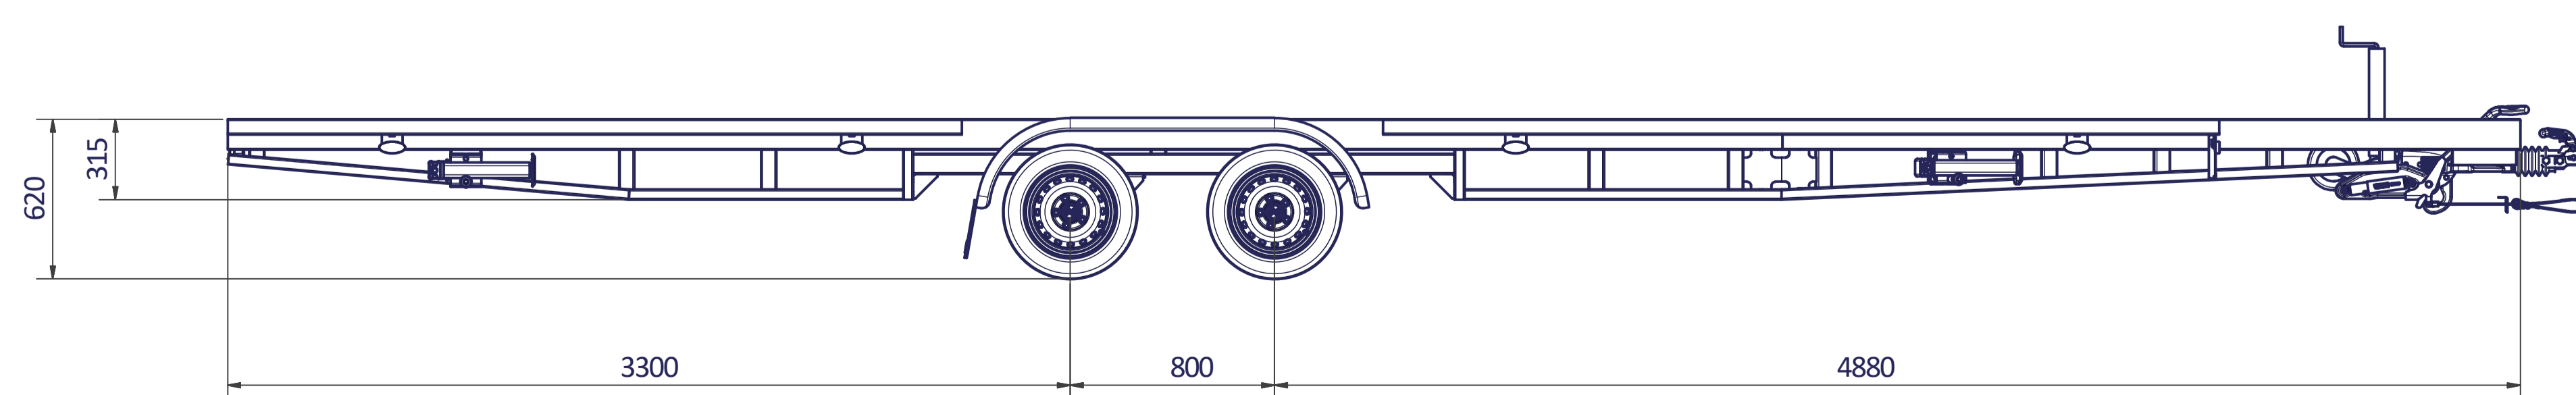

12 11 10 9 8 7 6 5 4 3 2 1

TINY HOUSE 780 PLATEAU

Surface treatment: FRAME - ZINC PLATED	
QTY:	© VLEMMIX AANHANGWAGENS This drawing and its contents may not be made accessible and/or duplicated for others without permission. All rights reserved.
TOLERANCE:	UNIT: DRAWN BY: J.H.
ISO 2768-MK	mm DATE: 20-7-2020
PROJECT/DRAWING NO.: TINY HOUSE_PLATEAU	
SCALE:	DESCRIPTION: TINY HOUSE PLATEAU
A1	1 : 20
SHEET: 5	
SHEETS: 9	

12 11 10 9 8 7 6 5 4 3 2 1