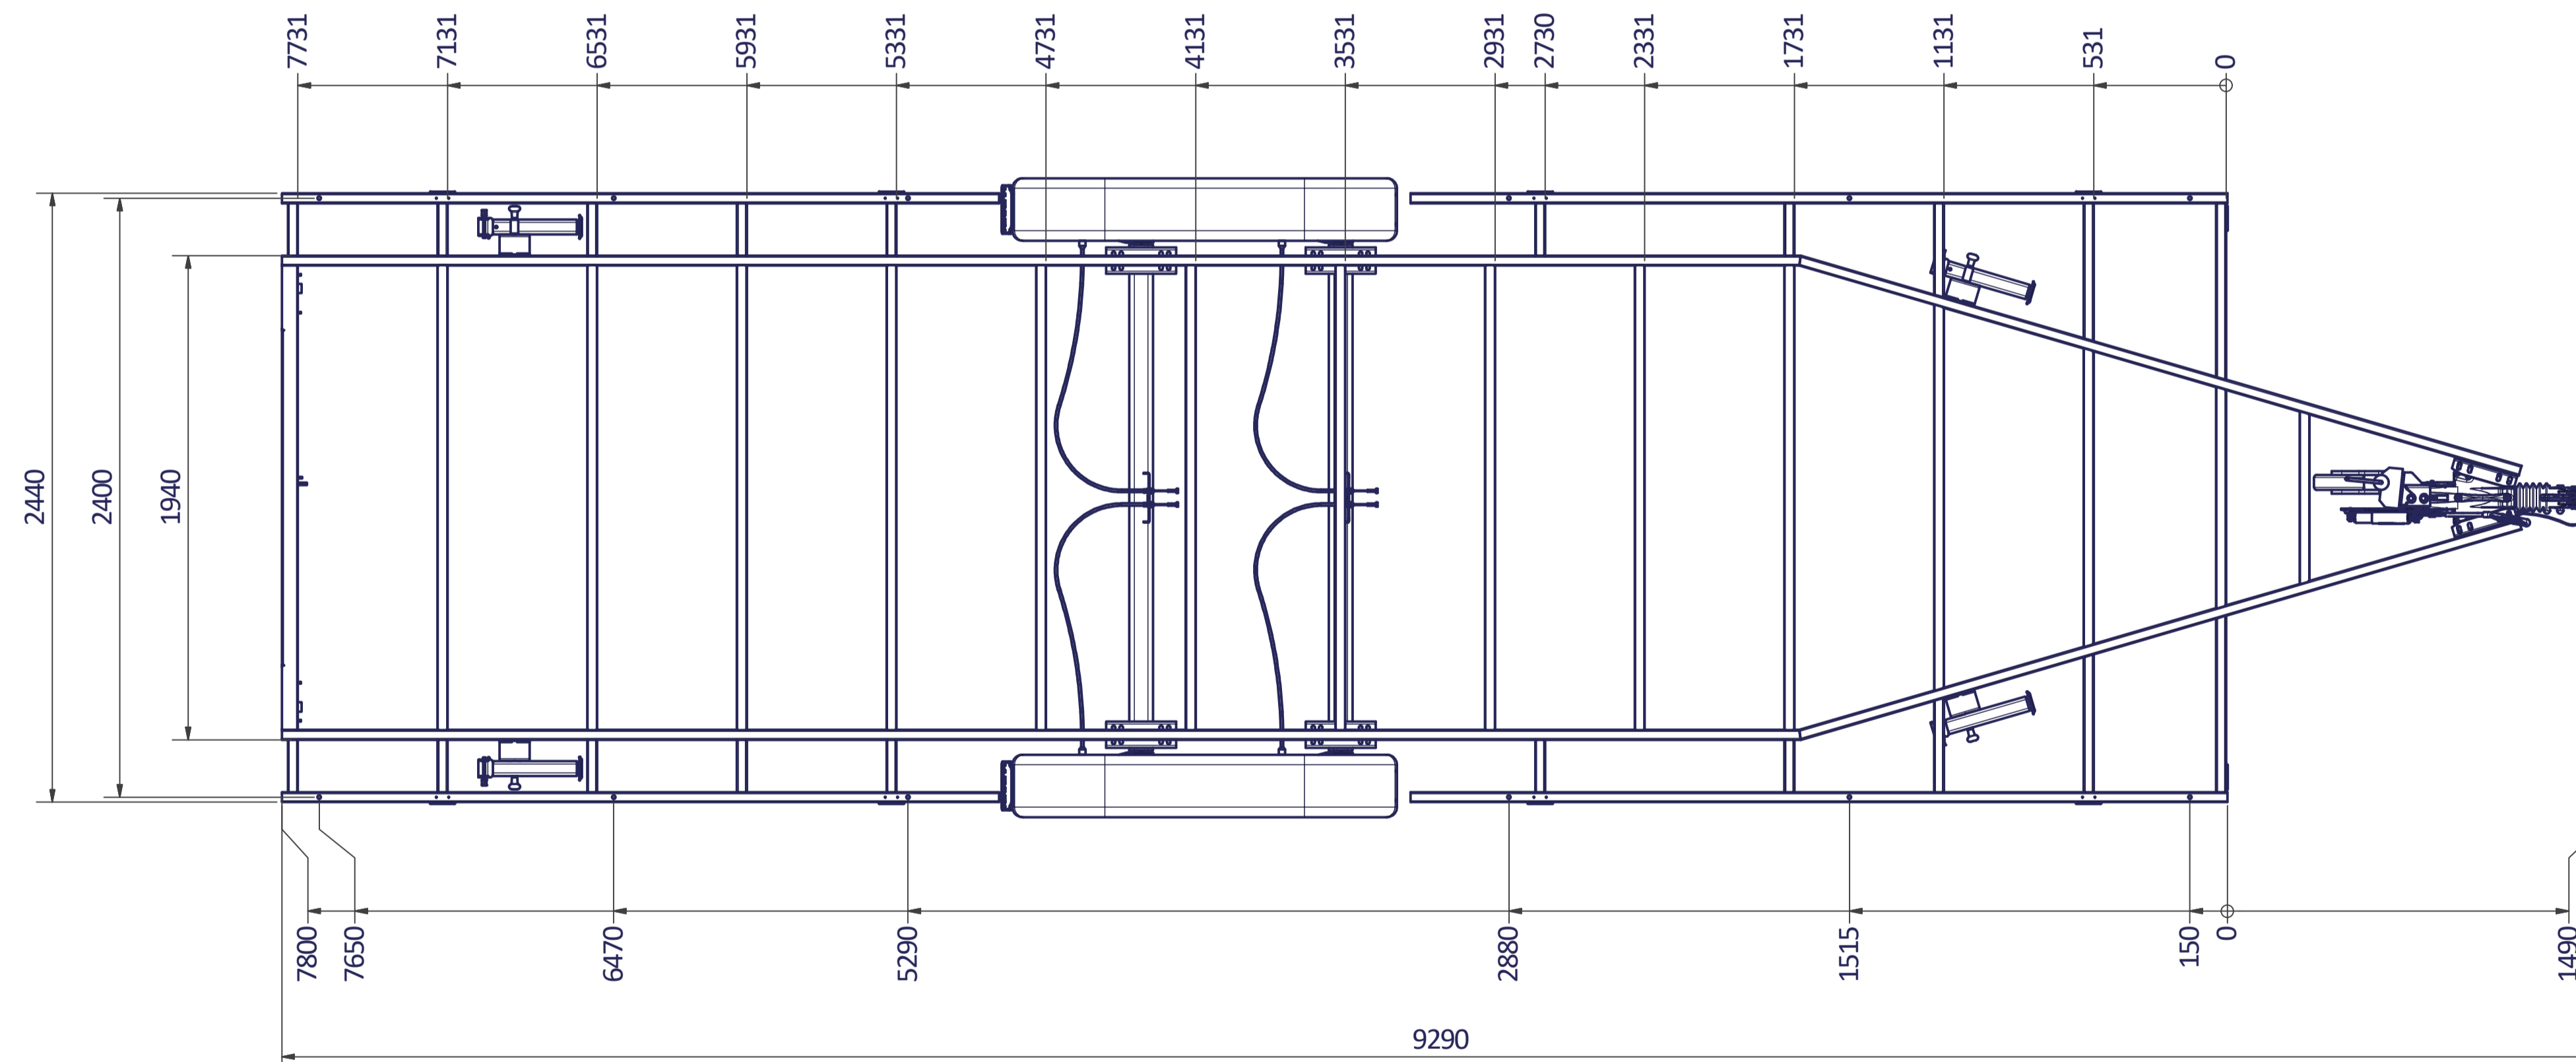

12 11 10 9 8 7 6 5 4 3 2 1

TINY HOUSE 780 PLATEAU

Surface treatment: FRAME - ZINC PLATED	
QTY:	© VLEMMIX AANHANGWAGENS This drawing and its contents may not be made accessible and/or duplicated for others without permission. All rights reserved.
TOLERANCE:	UNIT: DRAWN BY: J.H.
ISO 2768-MK	mm DATE: 20-7-2020
PROJECT/DRAWING NO.: TINY HOUSE_PLATEAU	
SCALE:	DESCRIPTION: TINY HOUSE PLATEAU
A1	1 : 20
SHEET: 5	
SHEETS: 9	

12 11 10 9 8 7 6 5 4 3 2 1