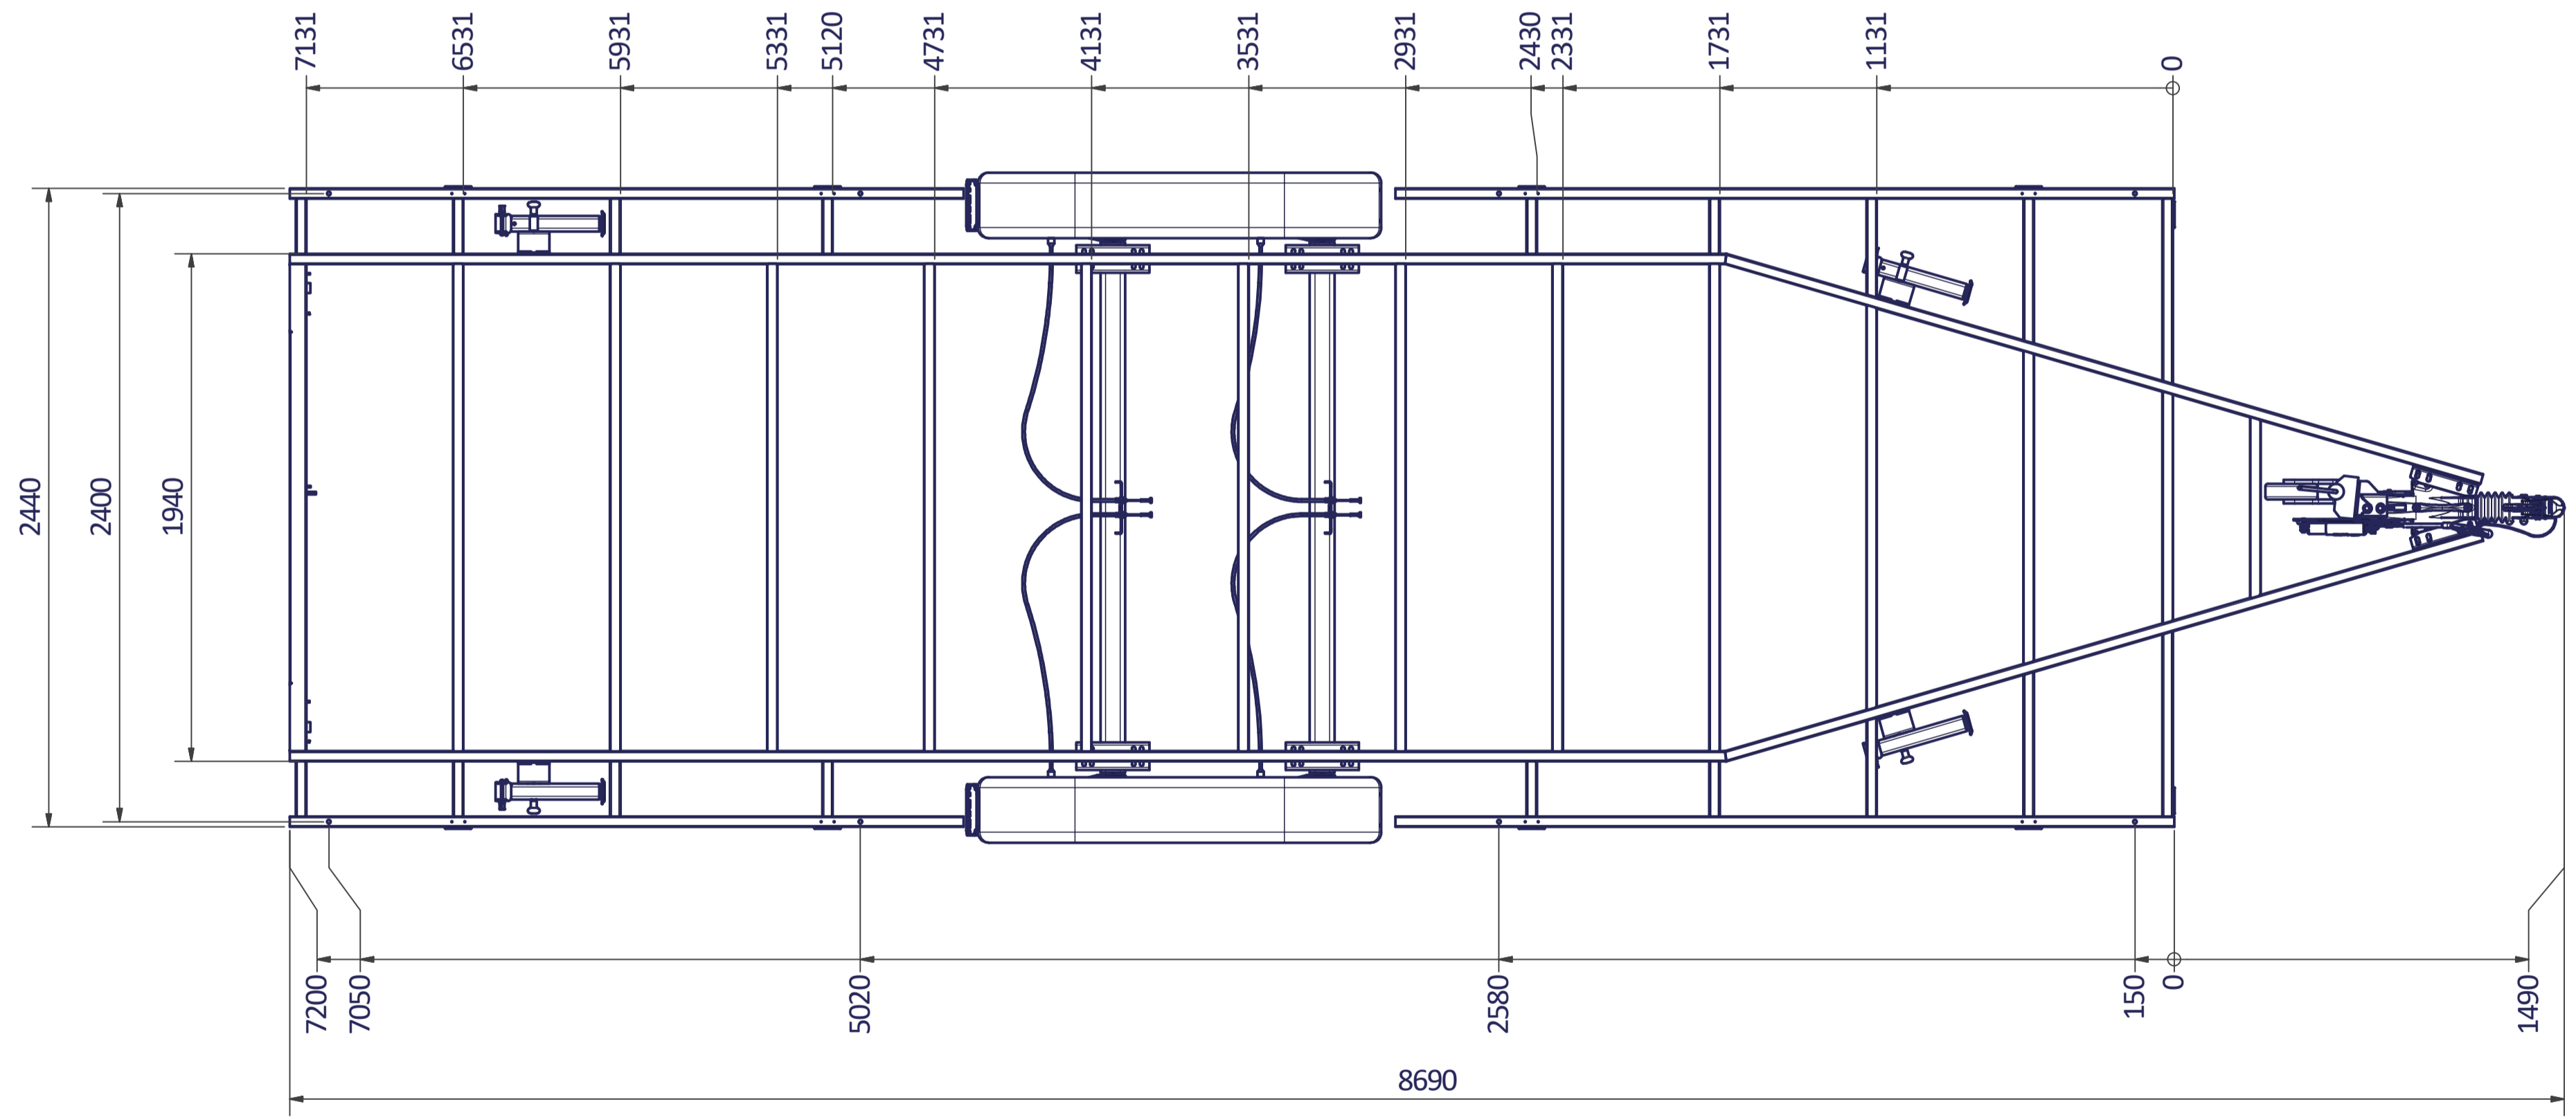

12 11 10 9 8 7 6 5 4 3 2 1

TINY HOUSE 720 PLATEAU

Surface treatment: FRAME - ZINC PLATED	
QTY:	© VLEMMIX AANHANGWAGENS This drawing and its contents may not be made accessible and/or duplicated for others without permission. All rights reserved.
TOLERANCE:	UNIT: DRAWN BY: J.H.
ISO 2768-MK	mm DATE: 20-7-2020
PROJECT/DRAWING NO.: TINY HOUSE_PLATEAU	
SCALE:	DESCRIPTION:
A1 1 : 20	TINY HOUSE PLATEAU
SHEET: 6	
SHEETS: 9	

12 11 10 9 8 7 6 5 4 3 2 1