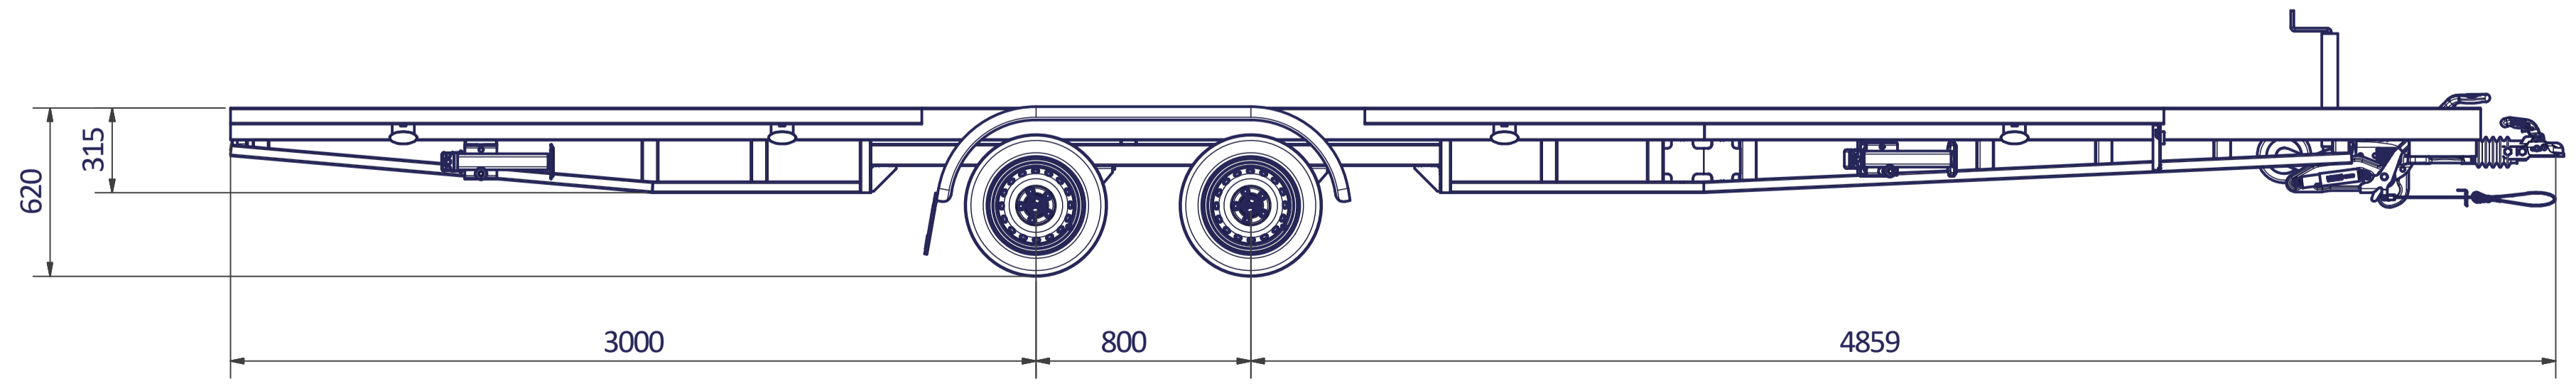

12 11 10 9 8 7 6 5 4 3 2 1

TINY HOUSE 720 PLATEAU

Surface treatment: FRAME - ZINC PLATED	
QTY:	© VLEMMIX AANHANGWAGENS This drawing and its contents may not be made accessible and/or duplicated for others without permission. All rights reserved.
TOLERANCE:	UNIT: DRAWN BY: J.H.
ISO 2768-MK	mm DATE: 20-7-2020
PROJECT/DRAWING NO.: TINY HOUSE_PLATEAU	
SCALE:	DESCRIPTION:
A1 1 : 20	TINY HOUSE PLATEAU
SHEET: 6	
SHEETS: 9	

12 11 10 9 8 7 6 5 4 3 2 1