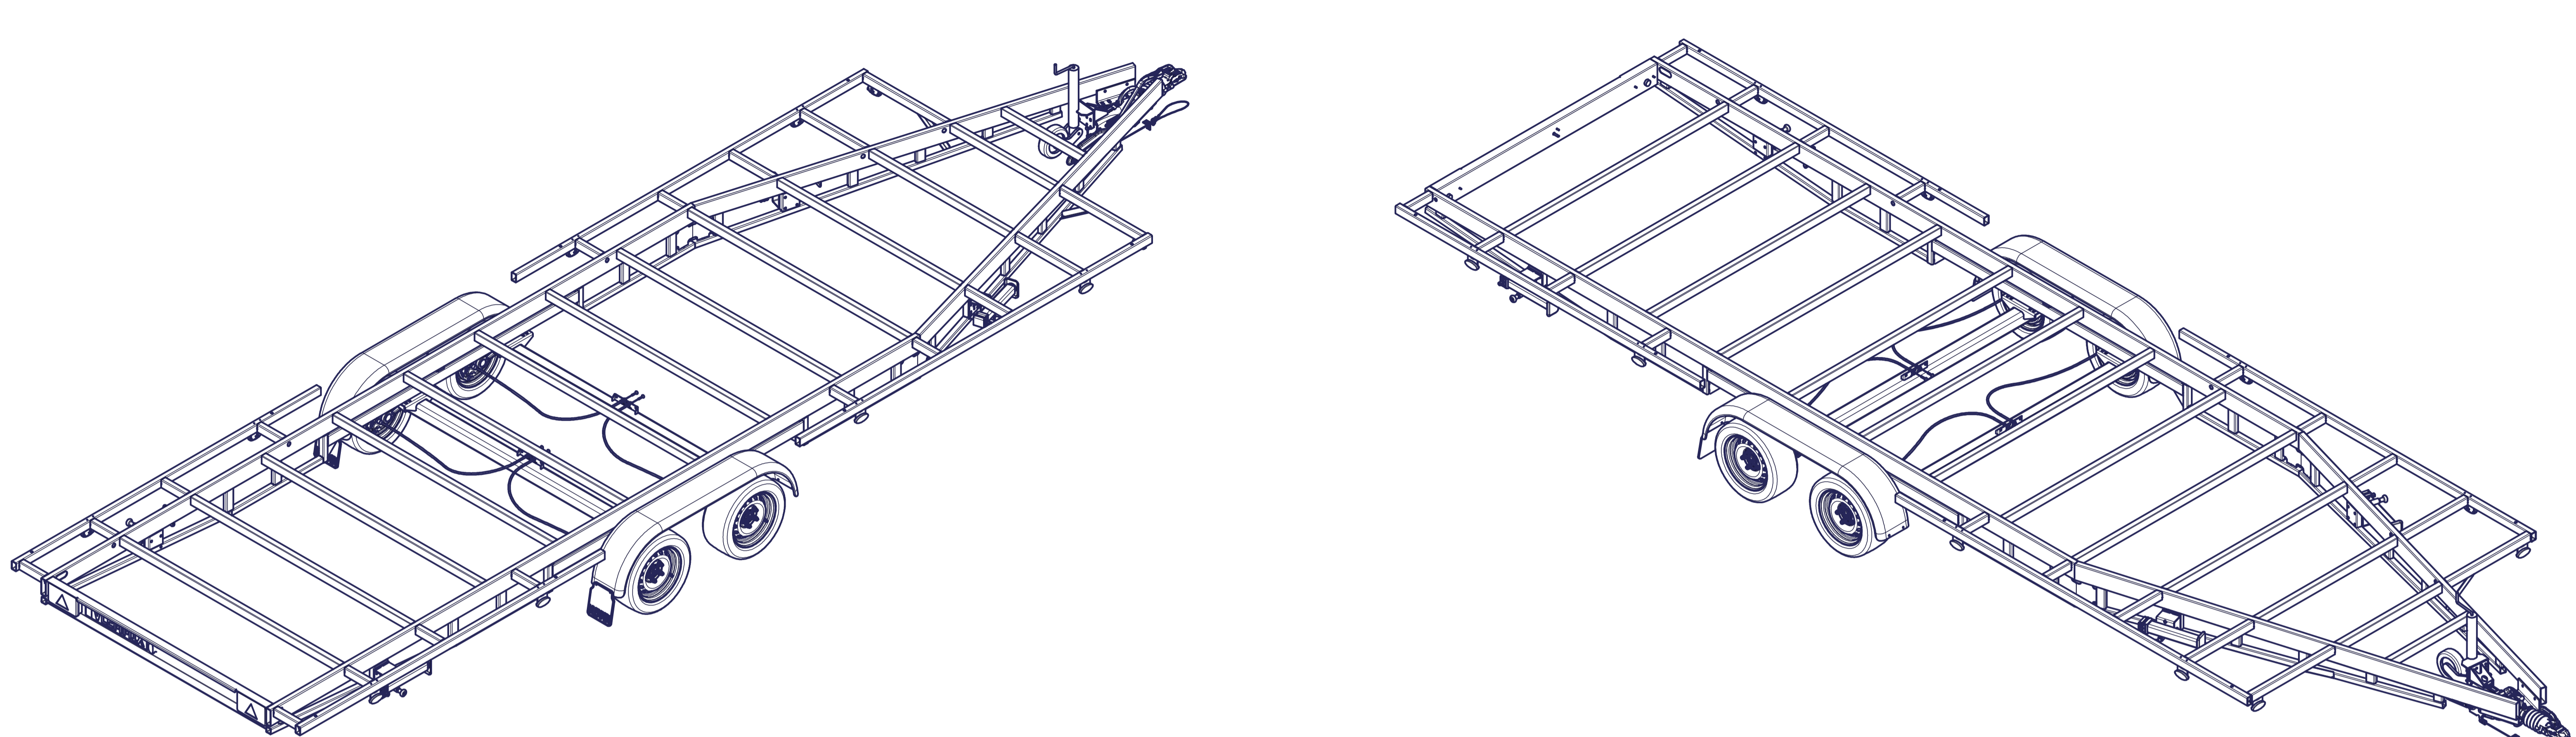

12 11 10 9 8 7 6 5 4 3 2 1

TINY HOUSE 720 PLATEAU

Surface treatment: FRAME - ZINC PLATED	
QTY:	© VLEMMIX AANHANGWAGENS This drawing and its contents may not be made accessible and/or duplicated for others without permission. All rights reserved.
TOLERANCE:	UNIT: DRAWN BY: J.H.
ISO 2768-MK	mm DATE: 20-7-2020
PROJECT/DRAWING NO.: TINY HOUSE_PLATEAU	
SCALE:	DESCRIPTION:
A1 1 : 20	TINY HOUSE PLATEAU
SHEET: 6	
SHEETS: 9	

12 11 10 9 8 7 6 5 4 3 2 1