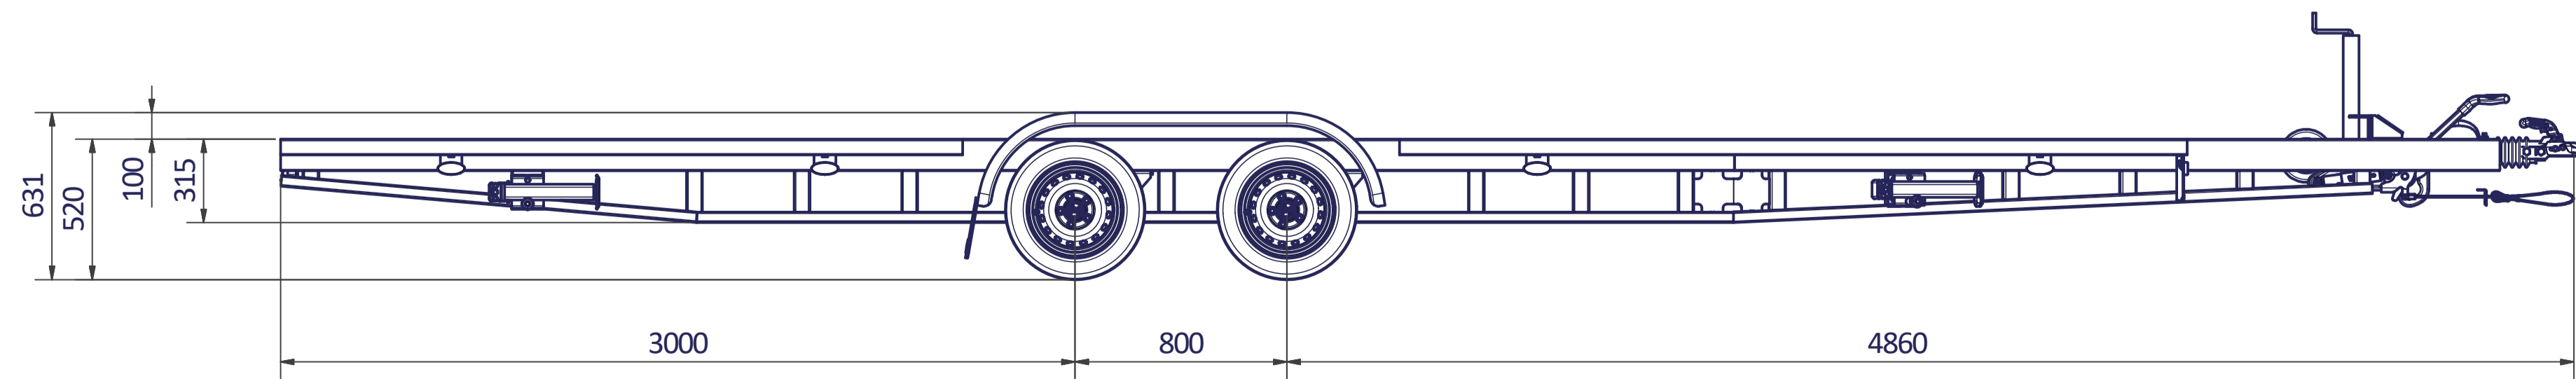

12 11 10 9 8 7 6 5 4 3 2 1

TINY HOUSE 720

Surface treatment: FRAME - ZINC PLATED	
QTY:	© VLEMMIX AANHANGWAGENS This drawing and its contents may not be made accessible and/or duplicated for others without permission. All rights reserved.
TOLERANCE:	UNIT: DRAWN BY: J.H.
ISO 2768-MK	DATE: 20-7-2020
VLEMMIX aanhangwagens	
PROJECT/DRAWING NO.: 3374_TINY HOUSE	
SCALE:	DESCRIPTION: TINY HOUSE
A1	1 : 20
SHEET: 7 SHEETS: 10	

12 11 10 9 8 7 6 5 4 3 2 1