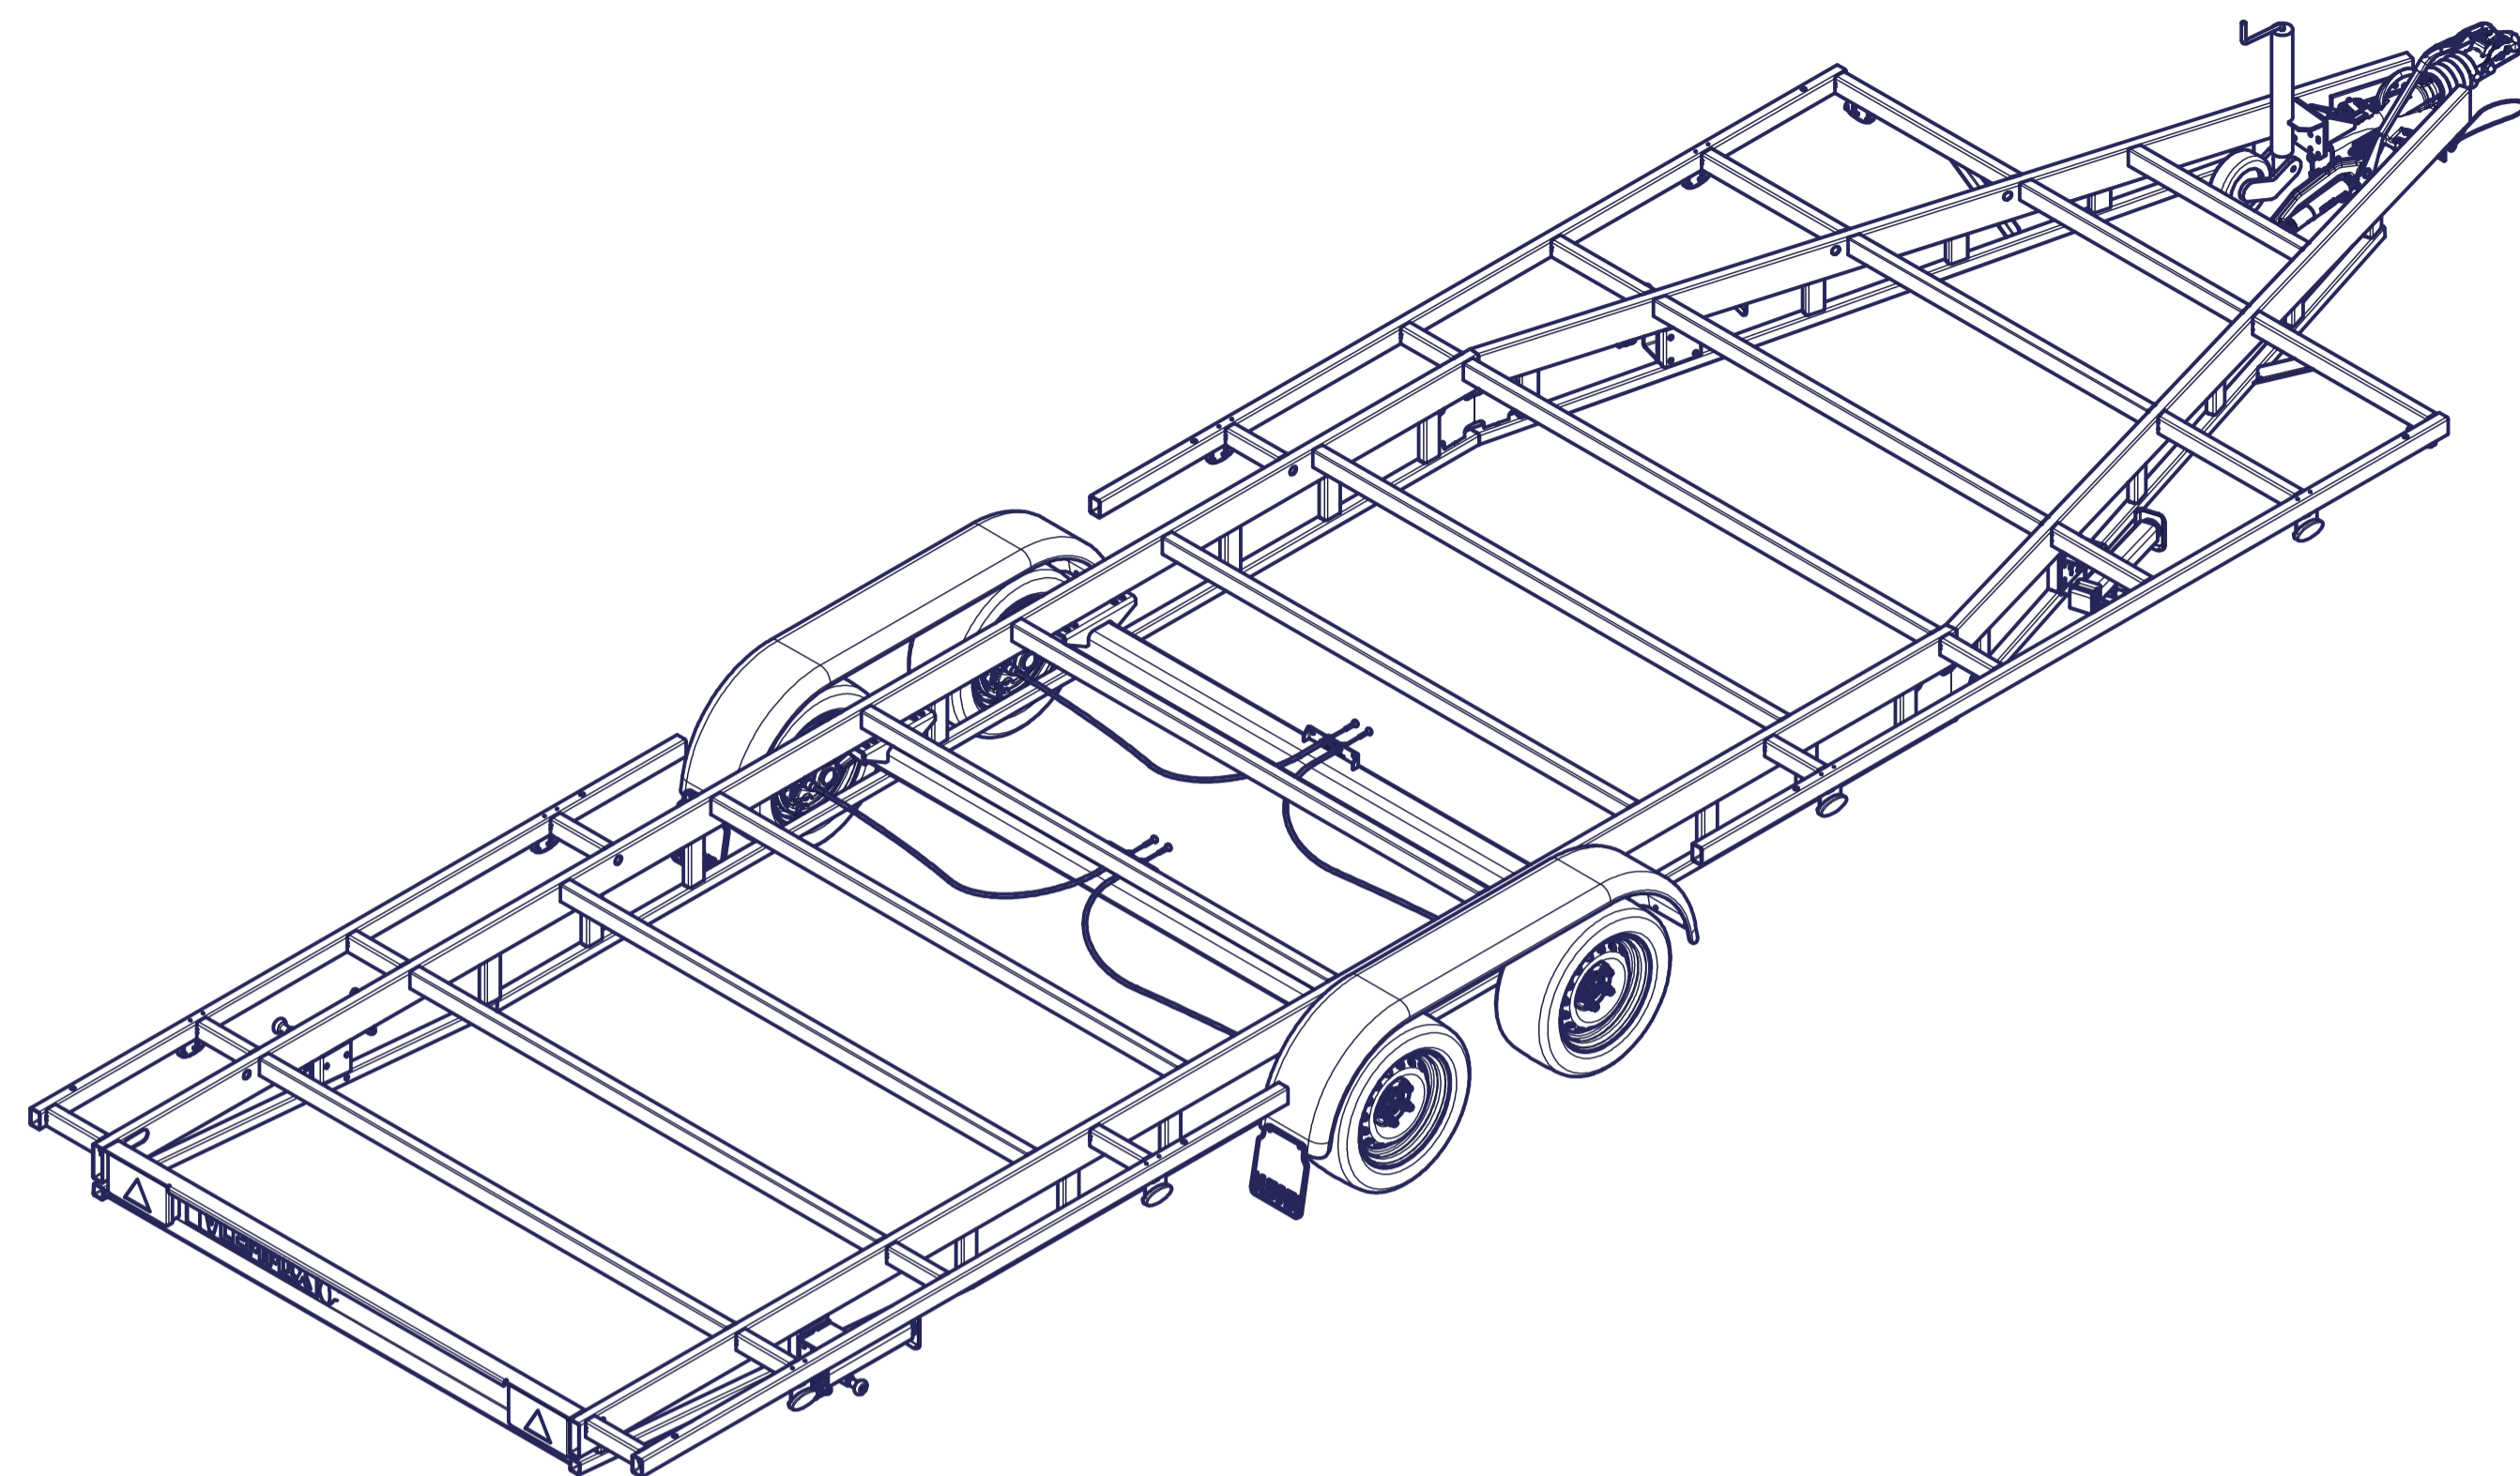

12 11 10 9 8 7 6 5 4 3 2 1

TINY HOUSE 720

Surface treatment: FRAME - ZINC PLATED	
QTY:	© VLEMMIX AANHANGWAGENS This drawing and its contents may not be made accessible and/or duplicated for others without permission. All rights reserved.
TOLERANCE:	UNIT: DRAWN BY: J.H.
ISO 2768-MK	DATE: 20-7-2020
VLEMMIX aanhangwagens	
PROJECT/DRAWING NO.: 3374_TINY HOUSE	
SCALE:	DESCRIPTION: TINY HOUSE
A1	1 : 20
SHEET: 7 SHEETS: 10	

12 11 10 9 8 7 6 5 4 3 2 1