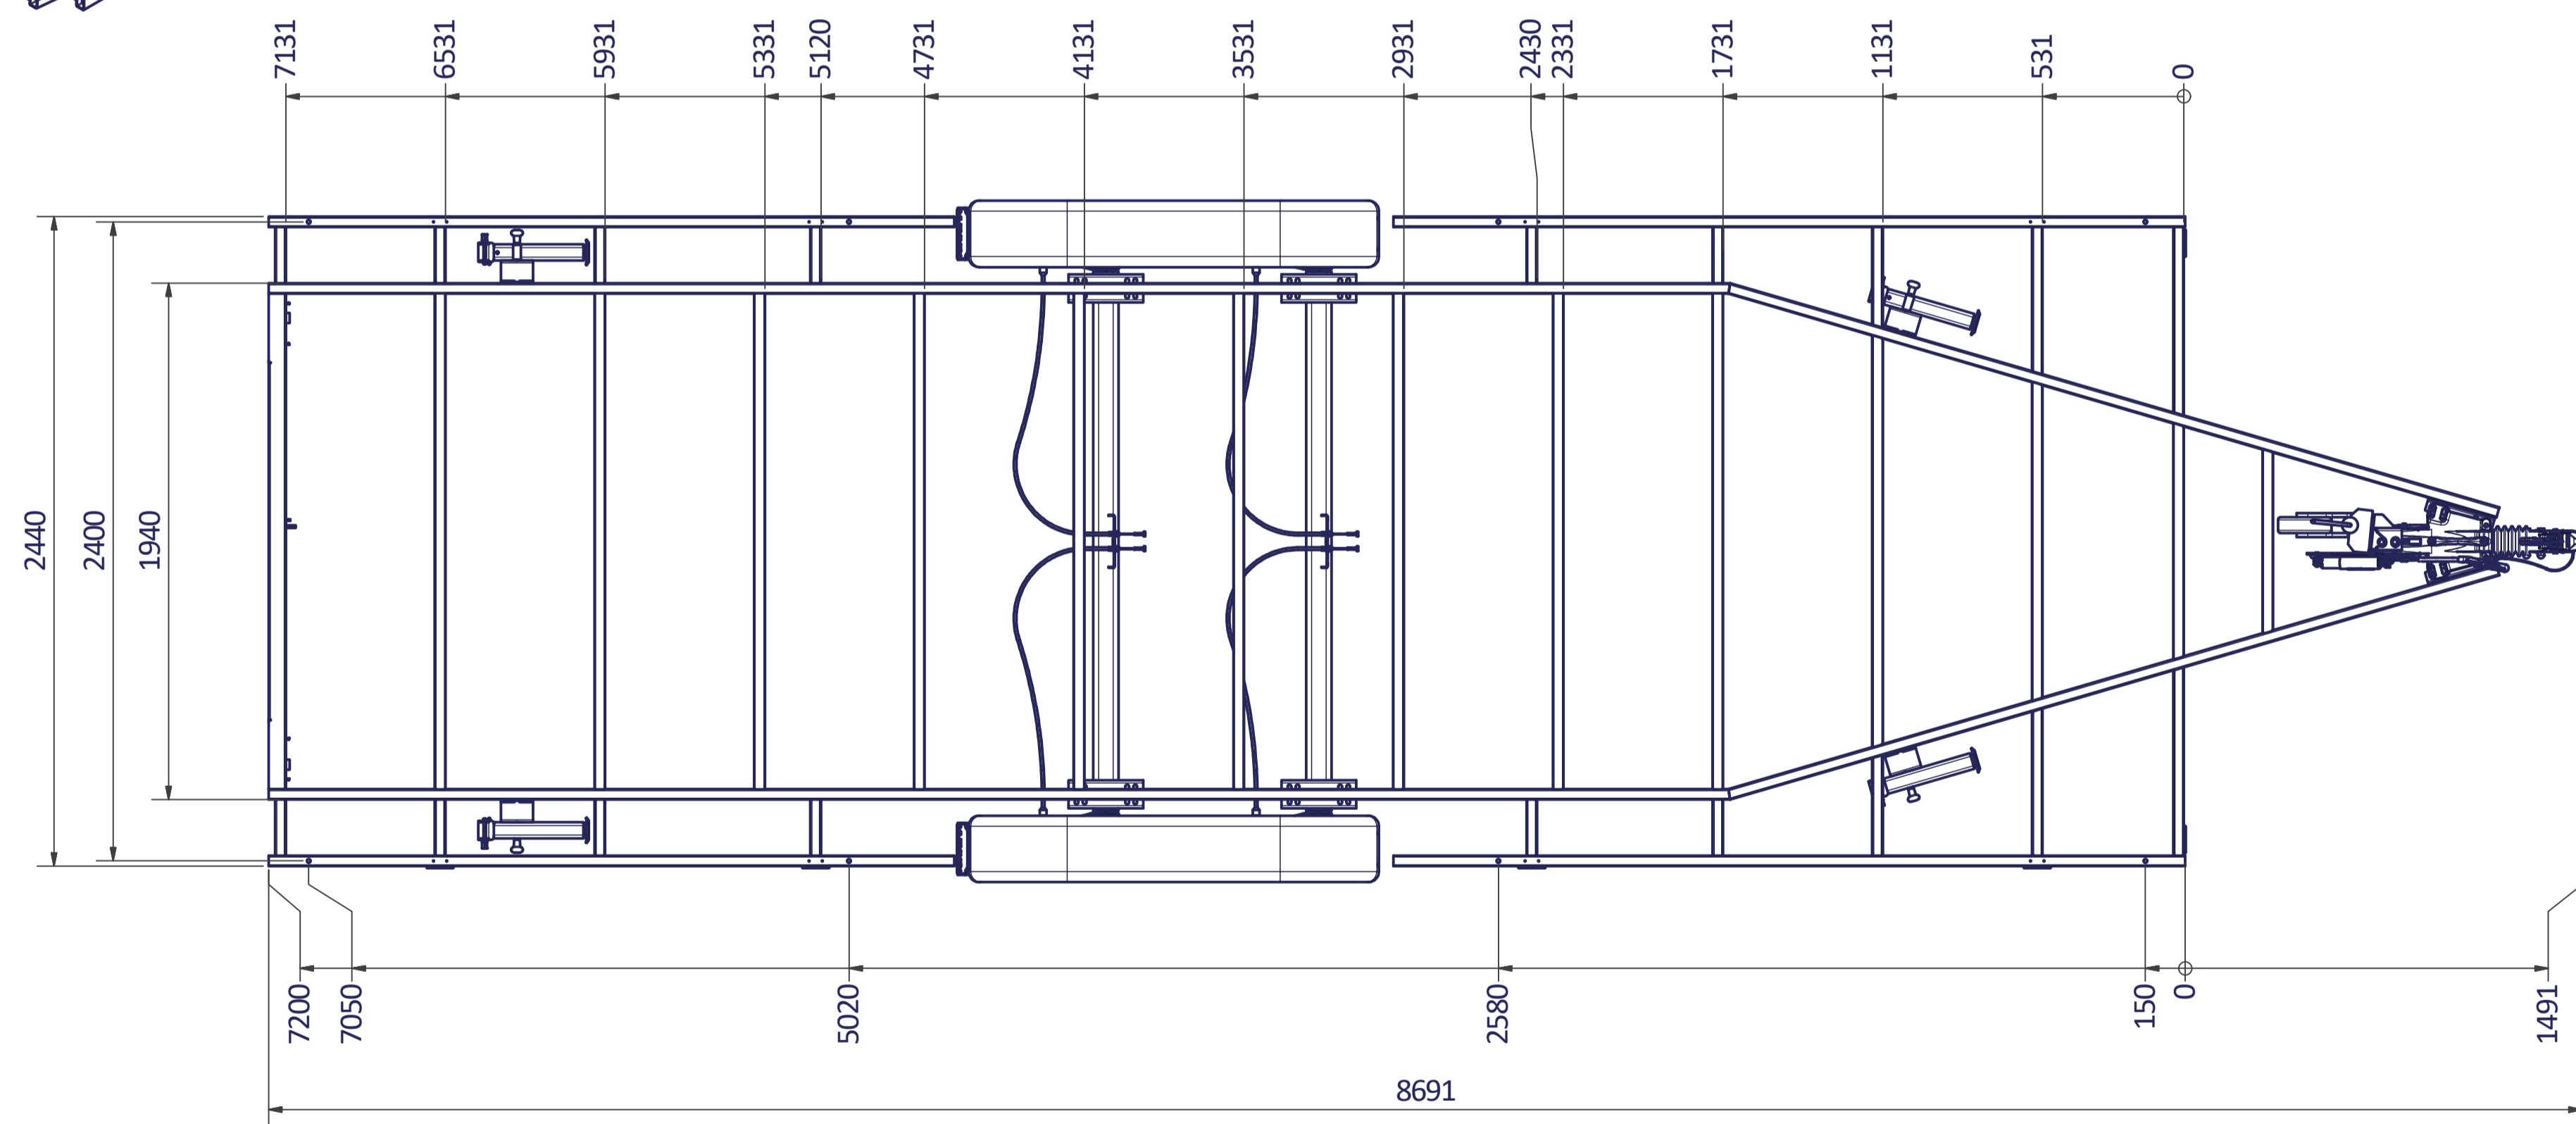

12 11 10 9 8 7 6 5 4 3 2 1

TINY HOUSE 720

Surface treatment: FRAME - ZINC PLATED	
QTY:	© VLEMMIX AANHANGWAGENS This drawing and its contents may not be made accessible and/or duplicated for others without permission. All rights reserved.
TOLERANCE:	UNIT: DRAWN BY: J.H.
ISO 2768-MK	DATE: 20-7-2020
VLEMMIX aanhangwagens	
PROJECT/DRAWING NO.: 3374_TINY HOUSE	
SCALE:	DESCRIPTION: TINY HOUSE
A1	1 : 20
SHEET: 7 SHEETS: 10	

12 11 10 9 8 7 6 5 4 3 2 1