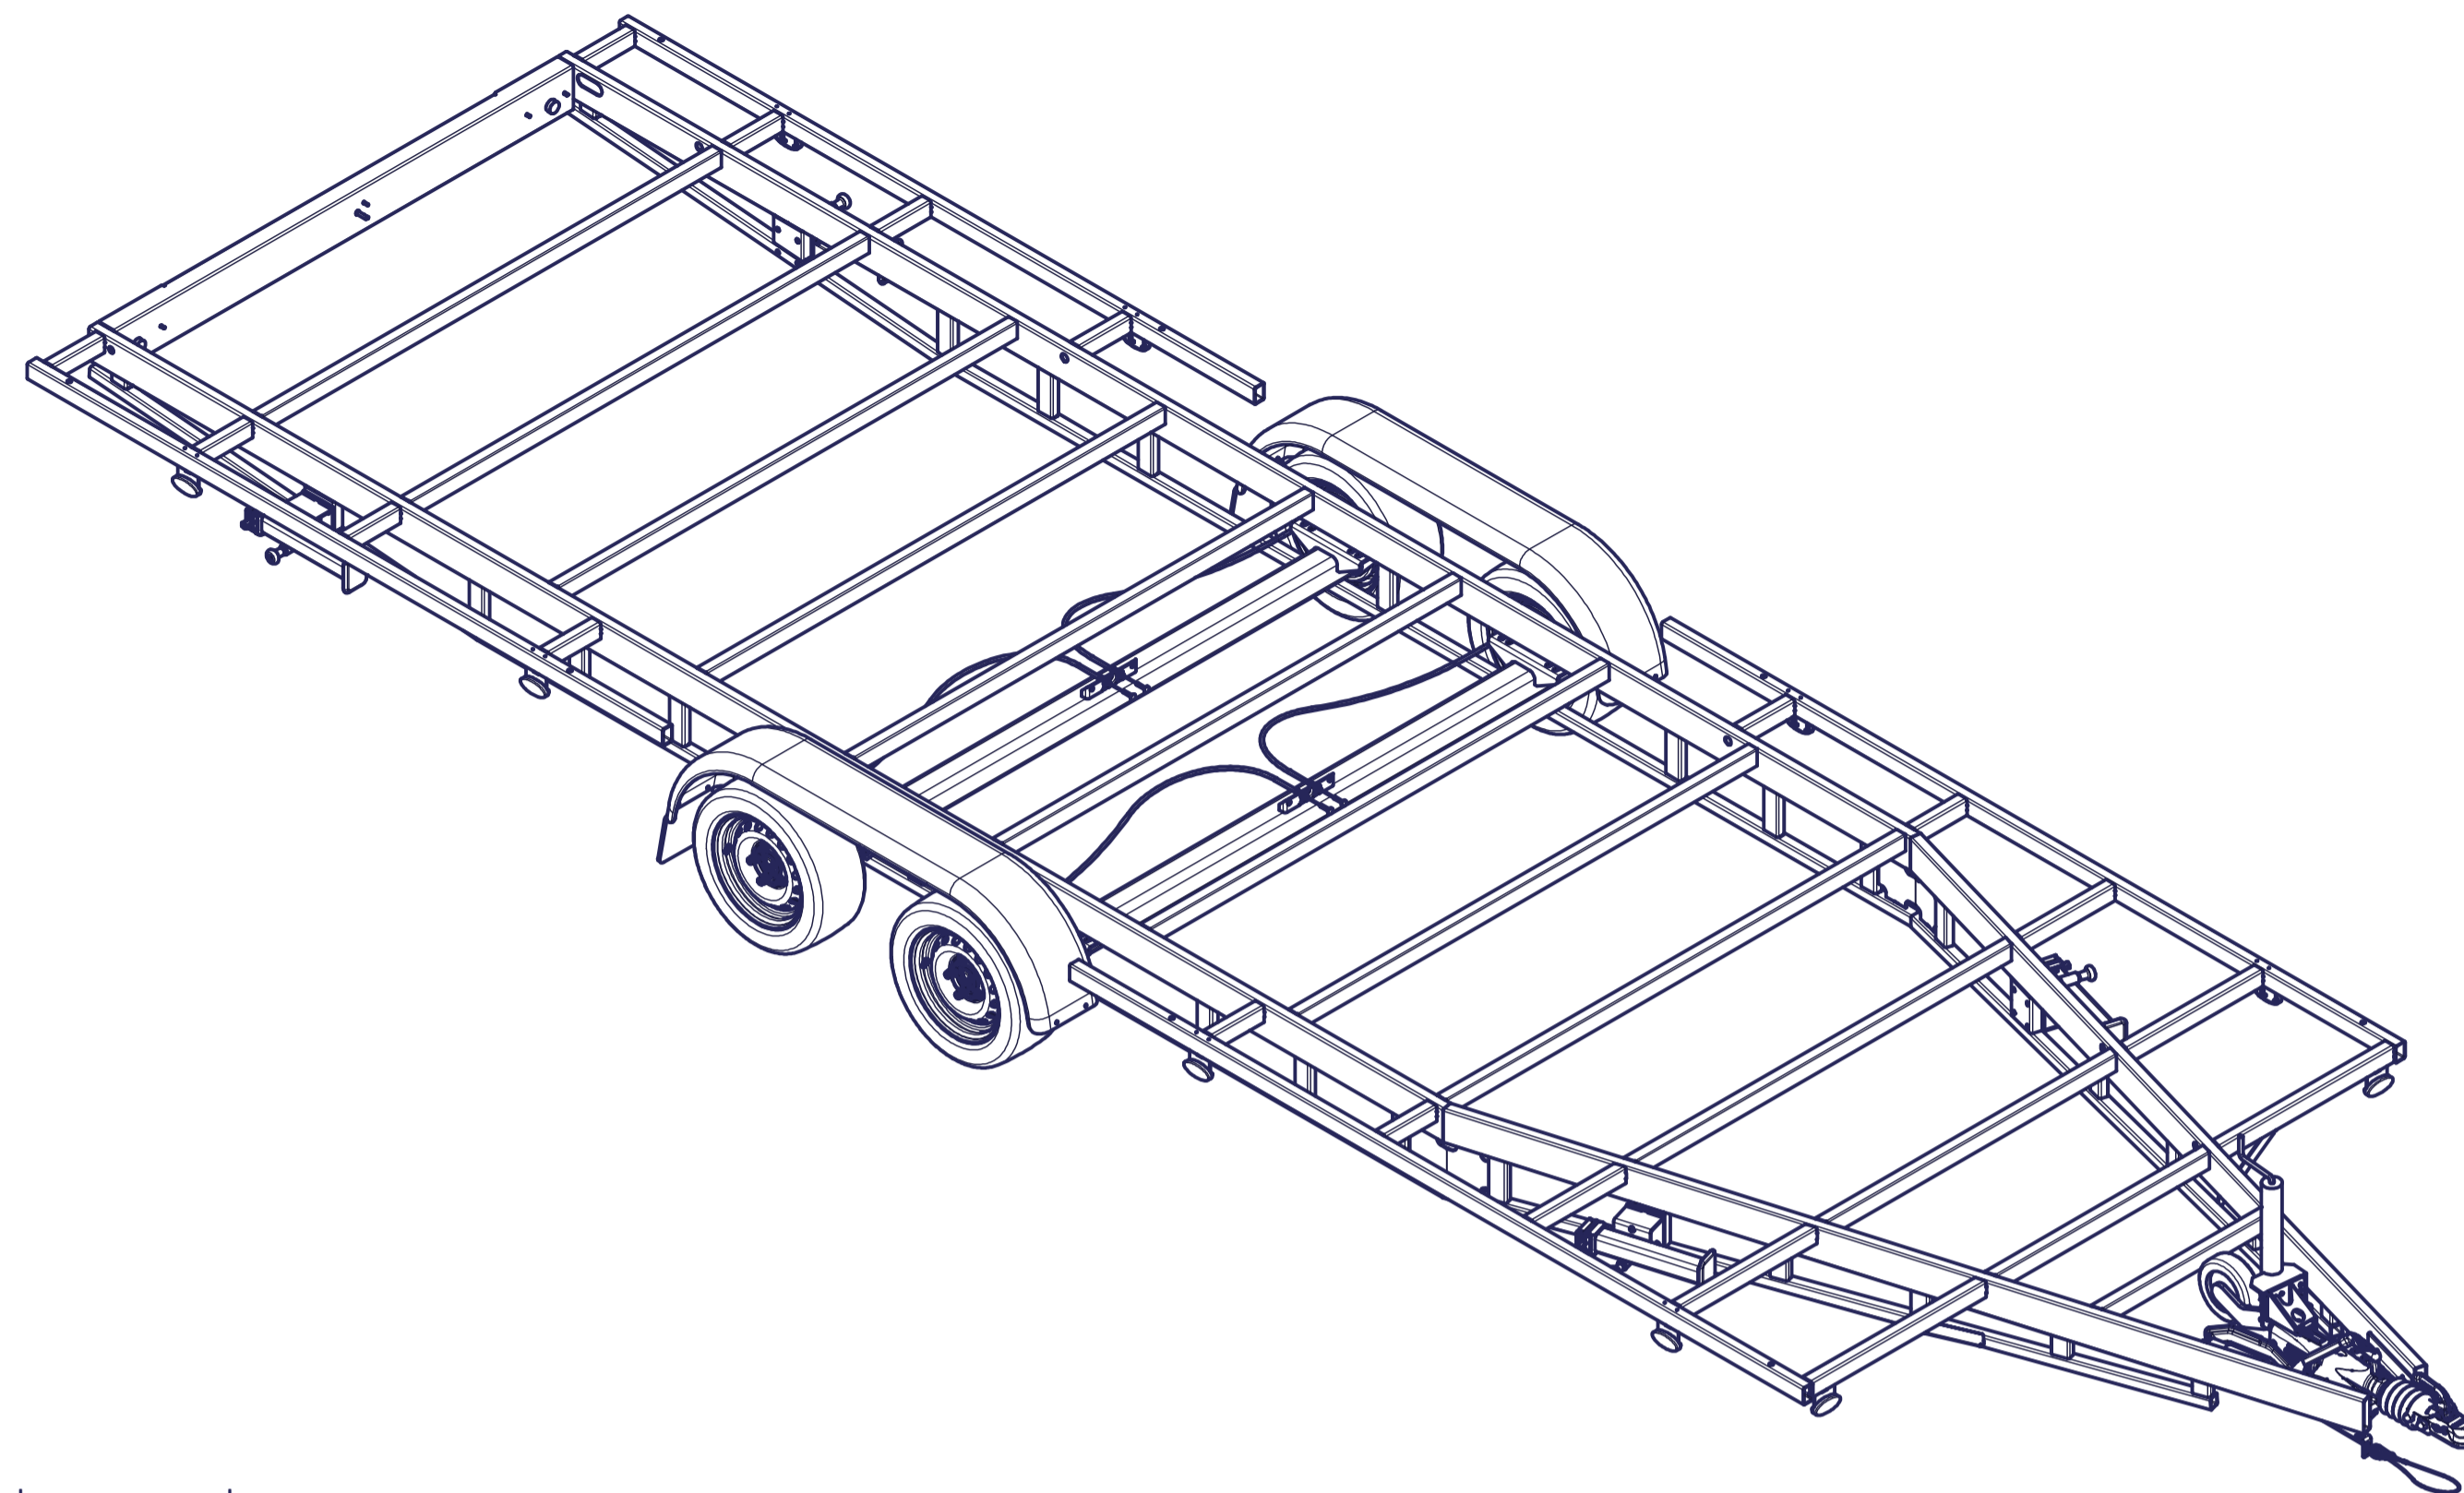

12 11 10 9 8 7 6 5 4 3 2 1

TINY HOUSE 720

Surface treatment: FRAME - ZINC PLATED	
QTY:	© VLEMMIX AANHANGWAGENS This drawing and its contents may not be made accessible and/or duplicated for others without permission. All rights reserved.
TOLERANCE:	UNIT: DRAWN BY: J.H.
ISO 2768-MK	DATE: 20-7-2020
VLEMMIX aanhangwagens	
PROJECT/DRAWING NO.: 3374_TINY HOUSE	
SCALE:	DESCRIPTION: TINY HOUSE
A1	1 : 20
SHEET: 7 SHEETS: 10	

12 11 10 9 8 7 6 5 4 3 2 1