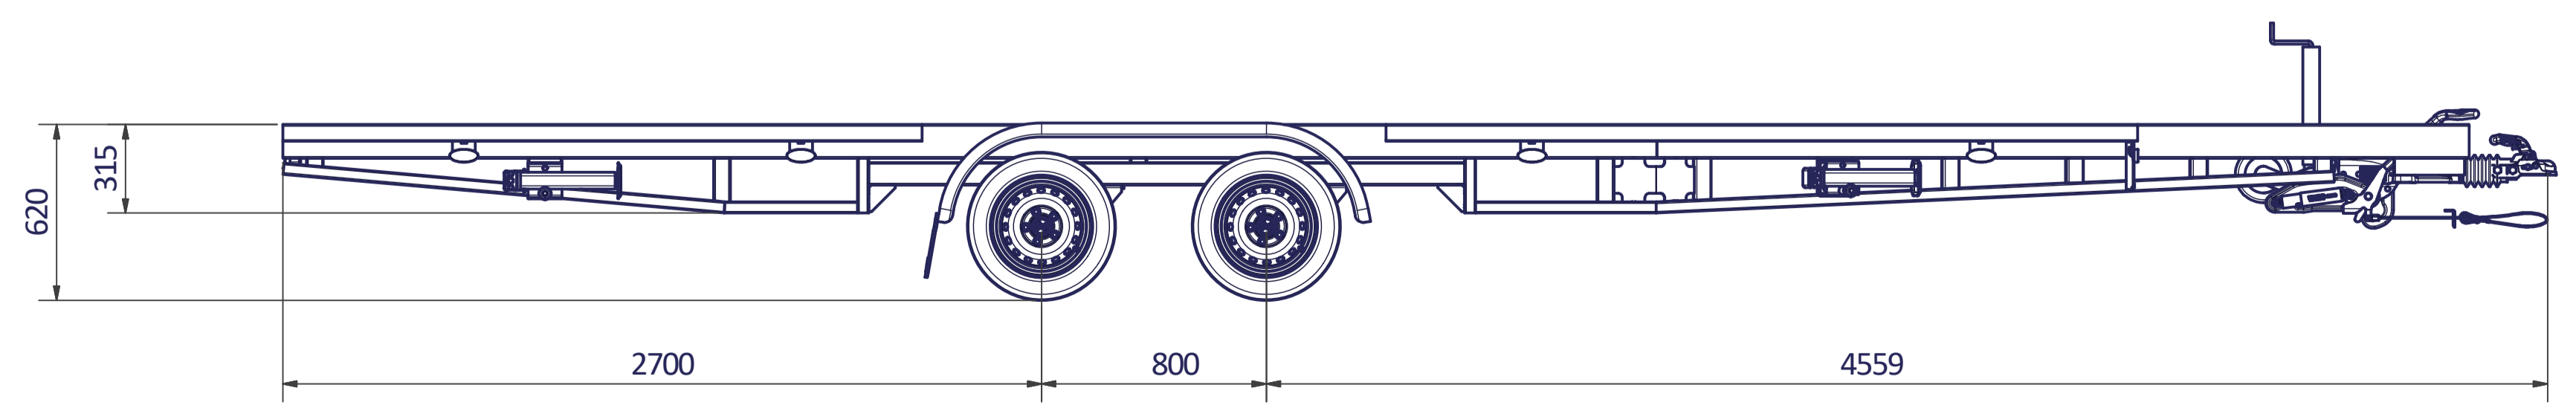

12 11 10 9 8 7 6 5 4 3 2 1

H G F E D C B A

TINY HOUSE 660 PLATEAU

Surface treatment: FRAME - ZINC PLATED	
QTY:	© VLEMMIX AANHANGWAGENS This drawing and its contents may not be made accessible and/or duplicated for others without permission. All rights reserved.
TOLERANCE:	UNIT: DRAWN BY: J.H.
ISO 2768-MK	mm DATE: 20-7-2020
PROJECT/DRAWING NO.: TINY HOUSE_PLATEAU	
SCALE:	DESCRIPTION: TINY HOUSE PLATEAU
A1	1 : 20
SHEET: 7	
SHEETS: 9	