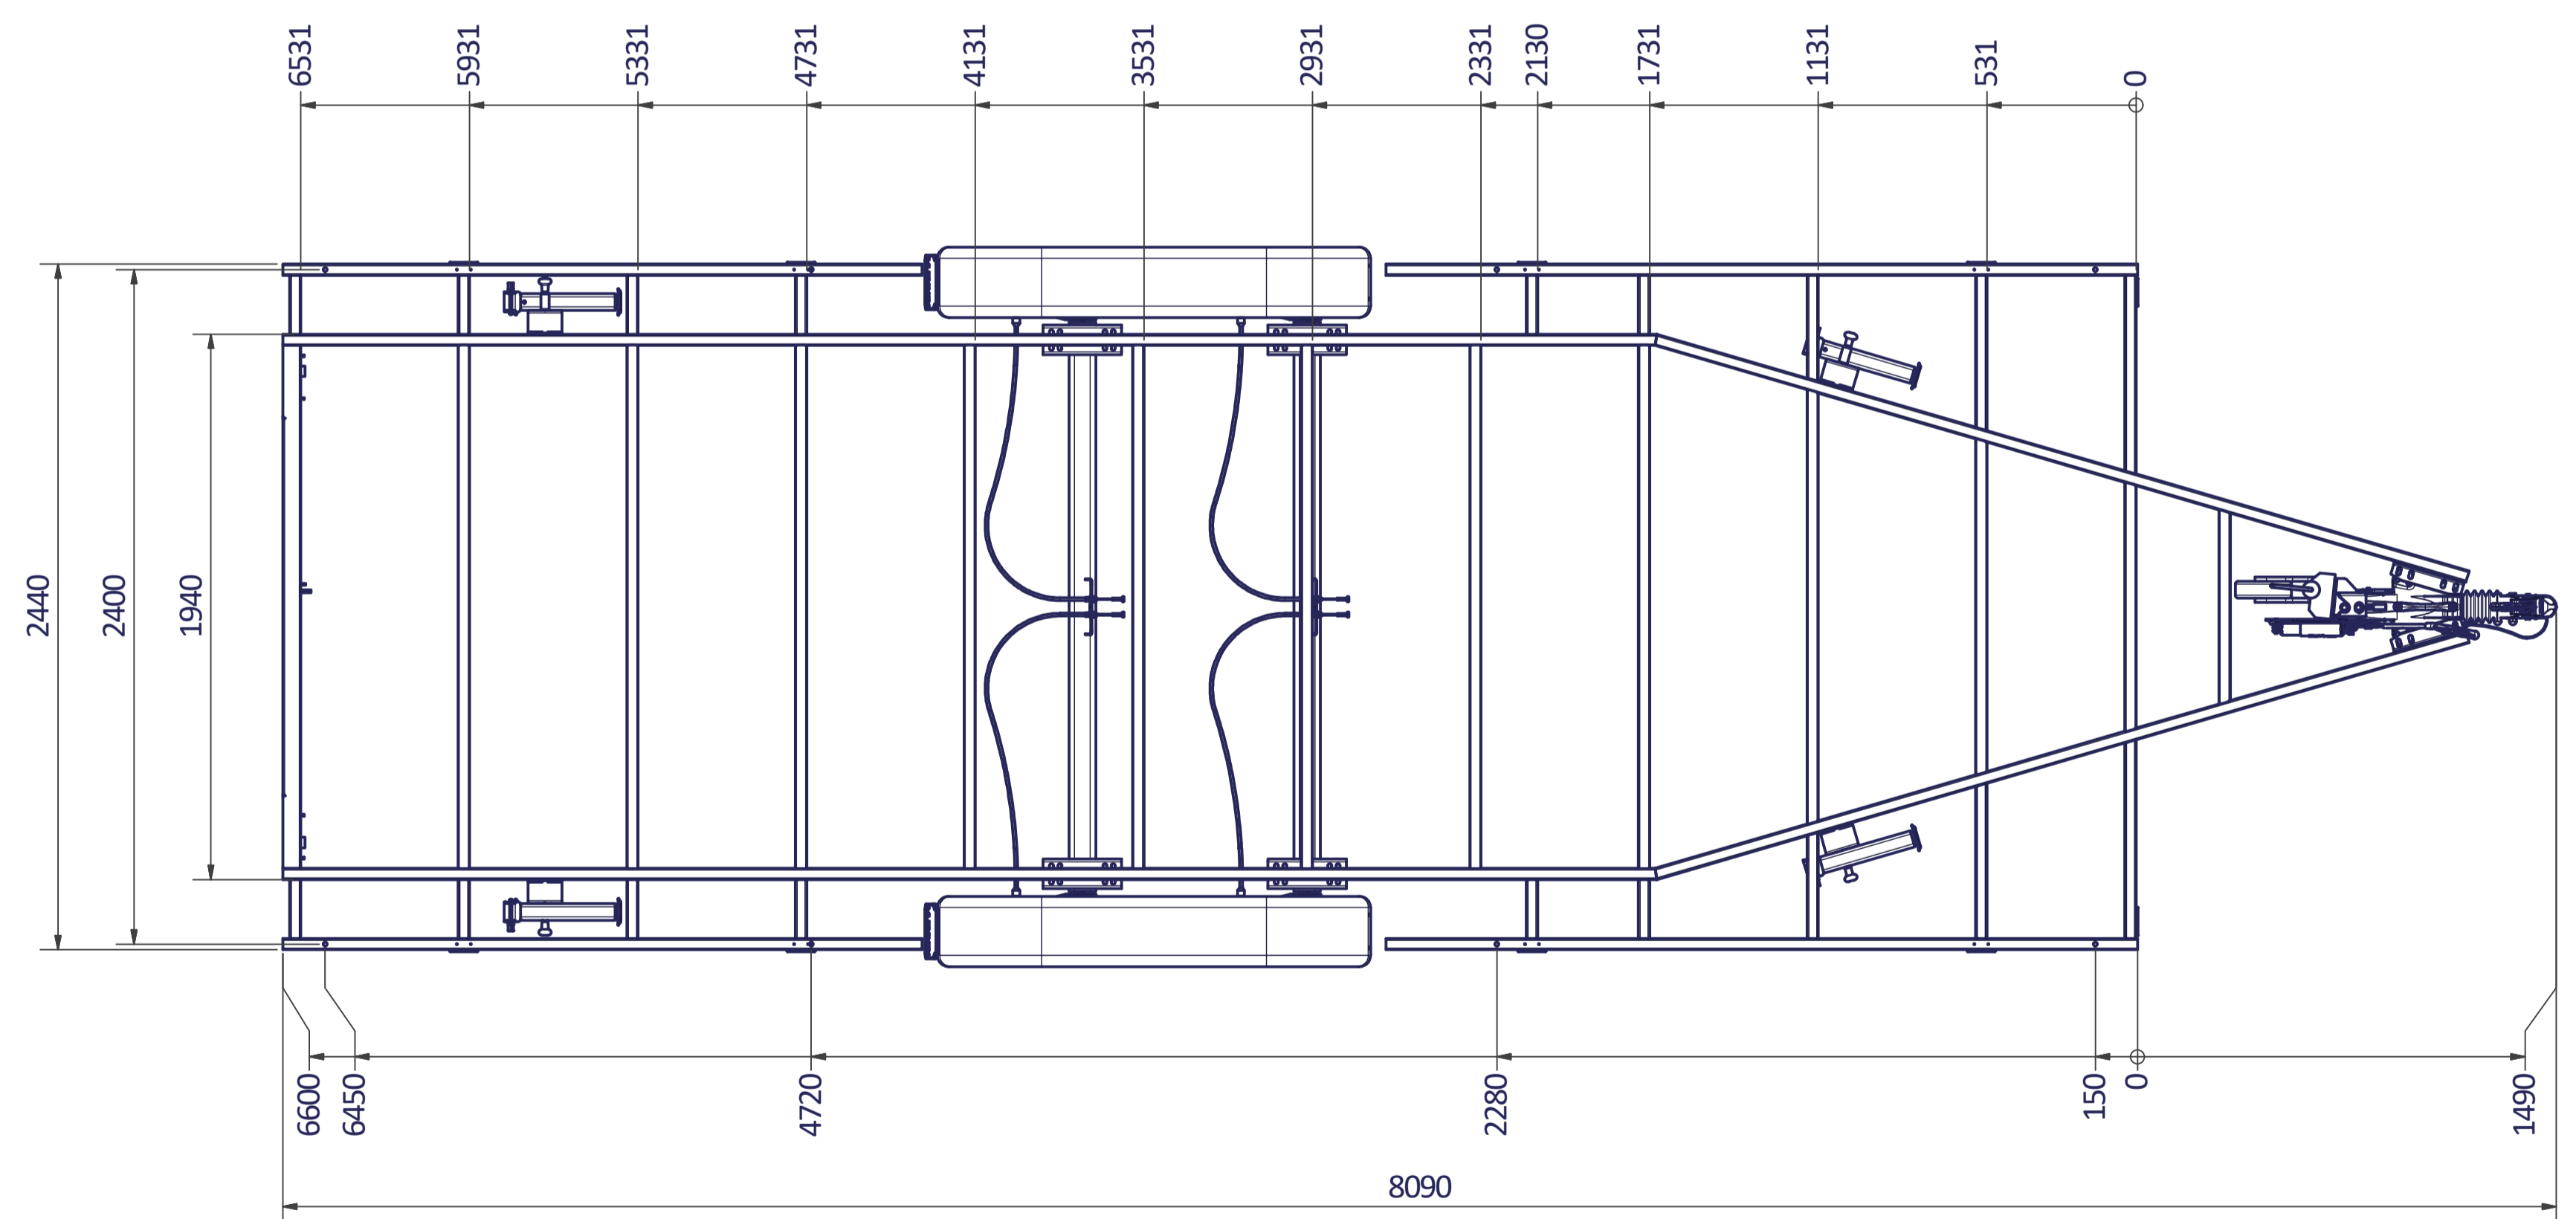

12 11 10 9 8 7 6 5 4 3 2 1

H G F E D C B A

TINY HOUSE 660 PLATEAU

Surface treatment: FRAME - ZINC PLATED	
QTY:	© VLEMMIX AANHANGWAGENS This drawing and its contents may not be made accessible and/or duplicated for others without permission. All rights reserved.
TOLERANCE:	UNIT: DRAWN BY: J.H.
ISO 2768-MK	mm DATE: 20-7-2020
PROJECT/DRAWING NO.: TINY HOUSE_PLATEAU	
SCALE:	DESCRIPTION: TINY HOUSE PLATEAU
A1	1 : 20
SHEET: 7	
SHEETS: 9	

12 11 10 9 8 7 6 5 4 3 2 1

H G F E D C B A