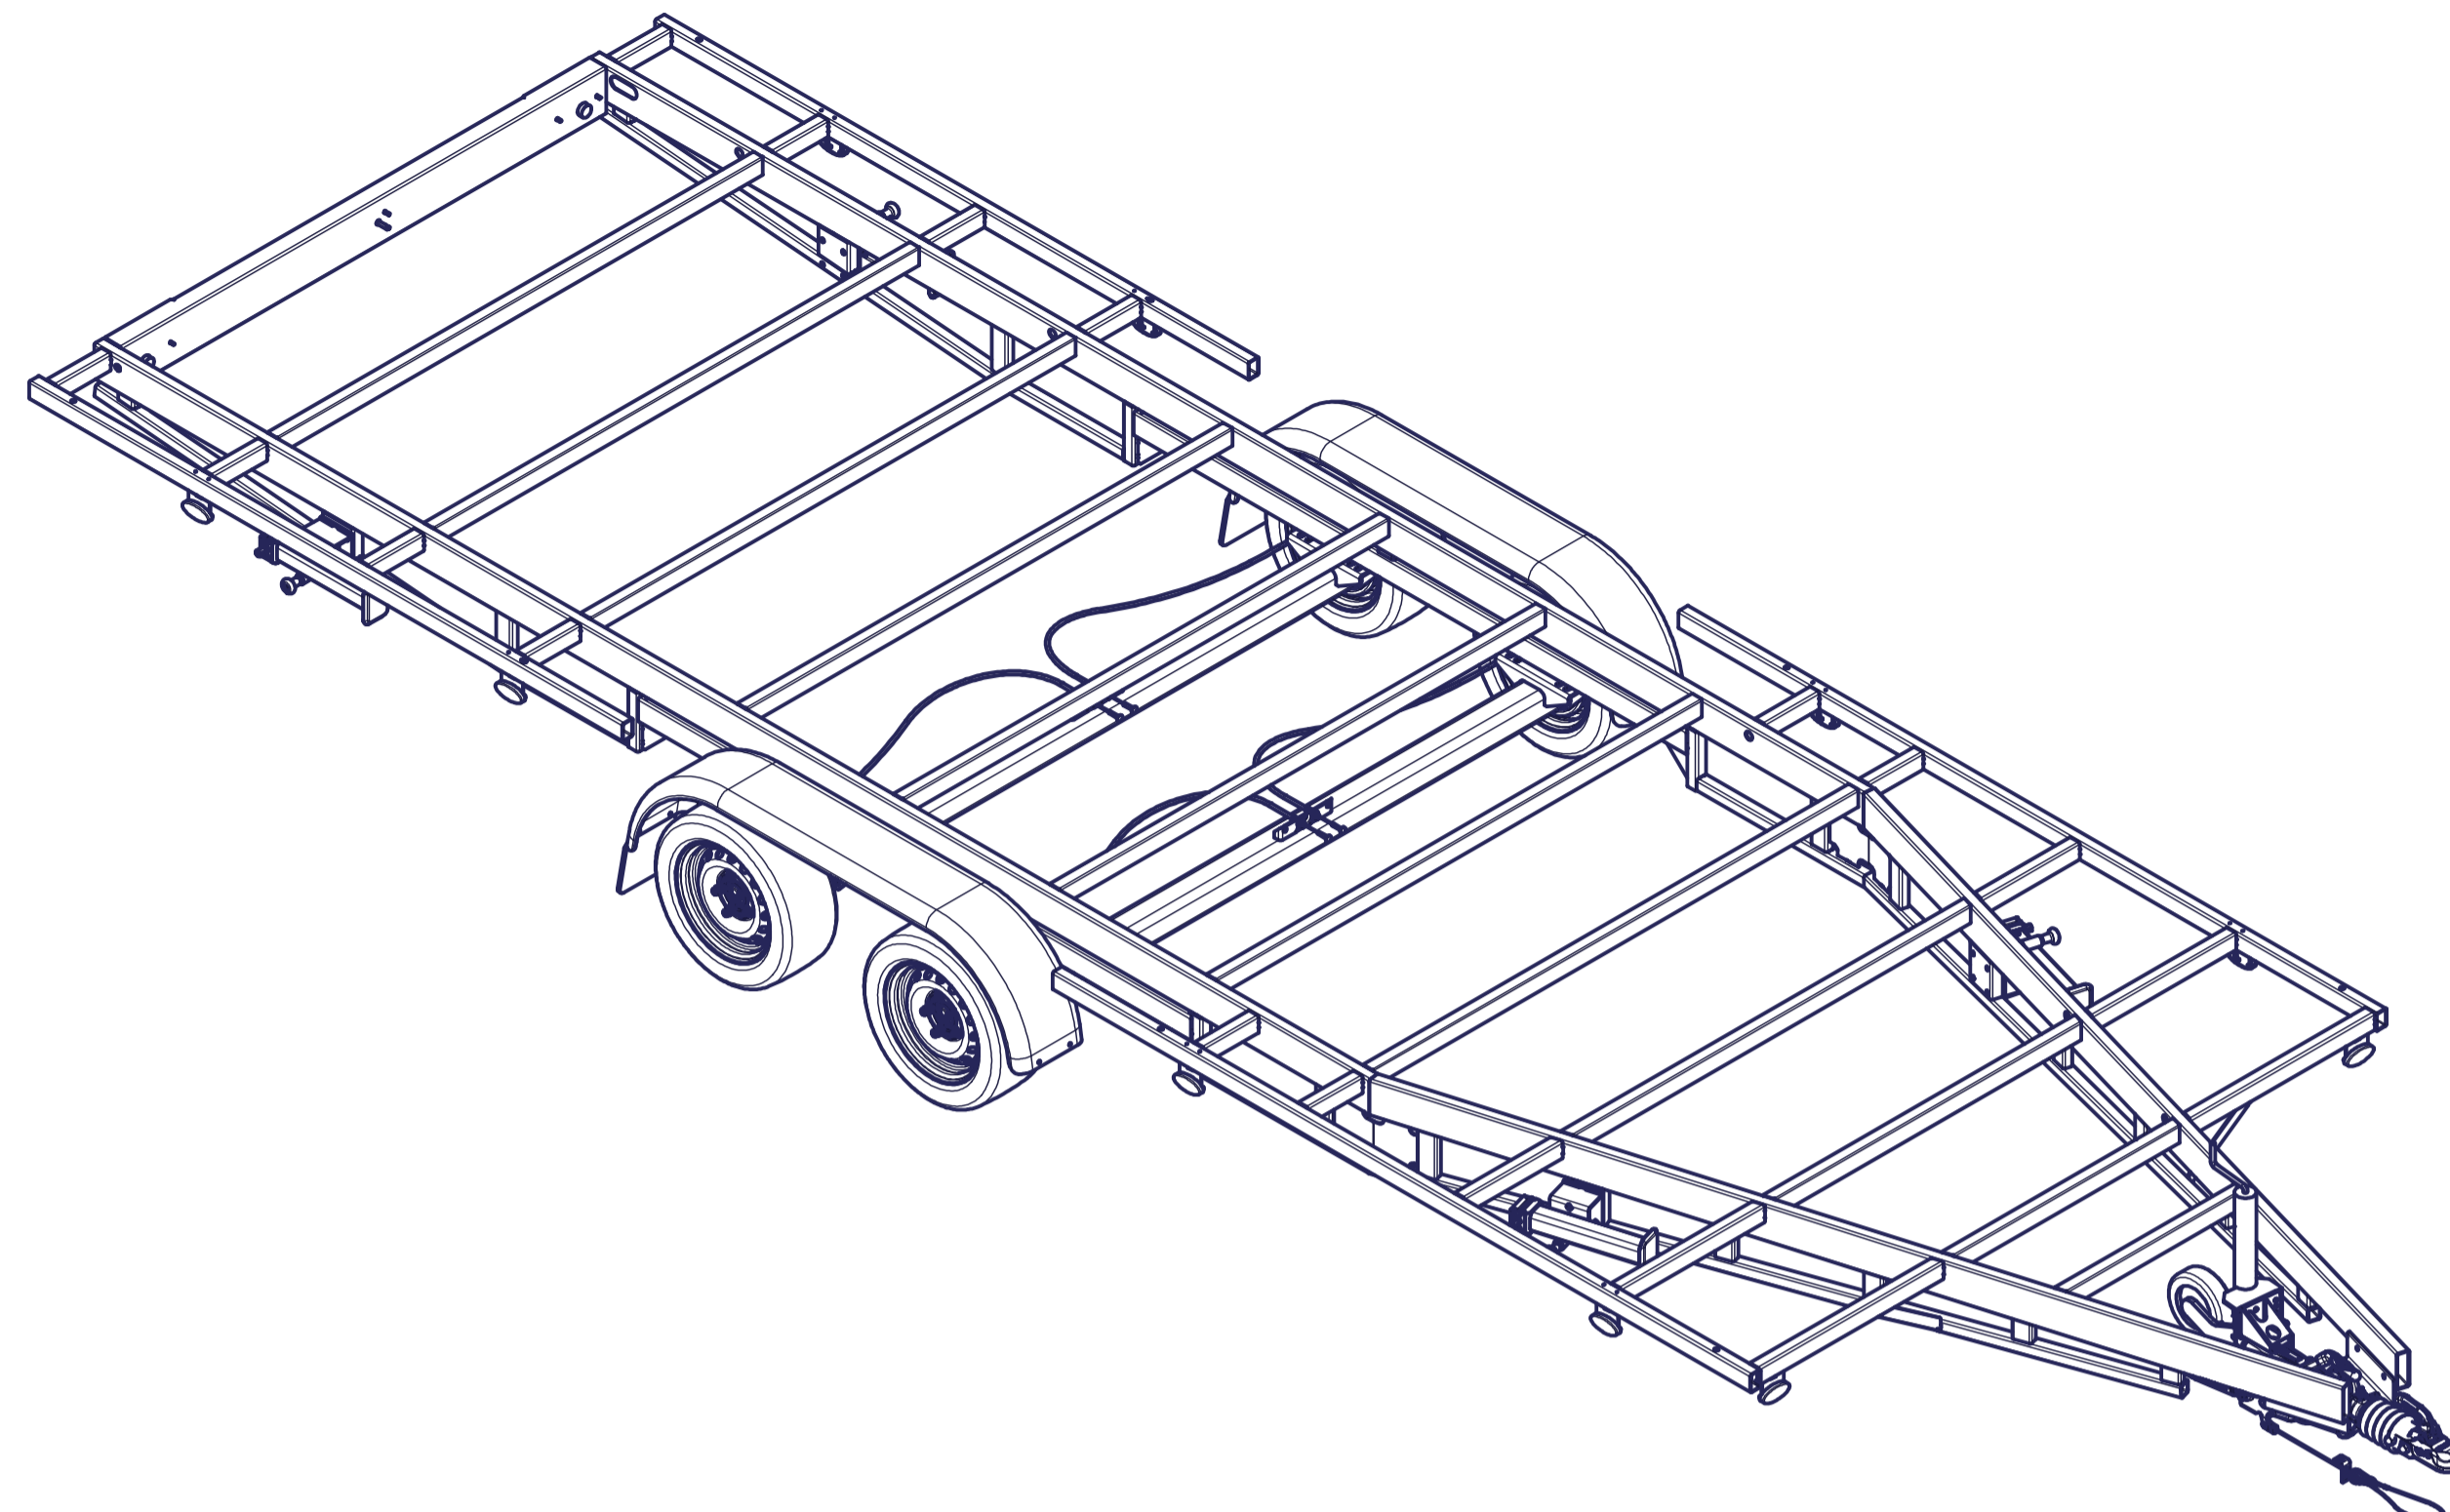

12 11 10 9 8 7 6 5 4 3 2 1

H G F E D C B A

TINY HOUSE 660 PLATEAU

Surface treatment: FRAME - ZINC PLATED	
QTY:	© VLEMMIX AANHANGWAGENS This drawing and its contents may not be made accessible and/or duplicated for others without permission. All rights reserved.
TOLERANCE:	UNIT: DRAWN BY: J.H.
ISO 2768-MK	mm DATE: 20-7-2020
PROJECT/DRAWING NO.: TINY HOUSE_PLATEAU	
SCALE:	DESCRIPTION: TINY HOUSE PLATEAU
A1	1 : 20
SHEET: 7	
SHEETS: 9	