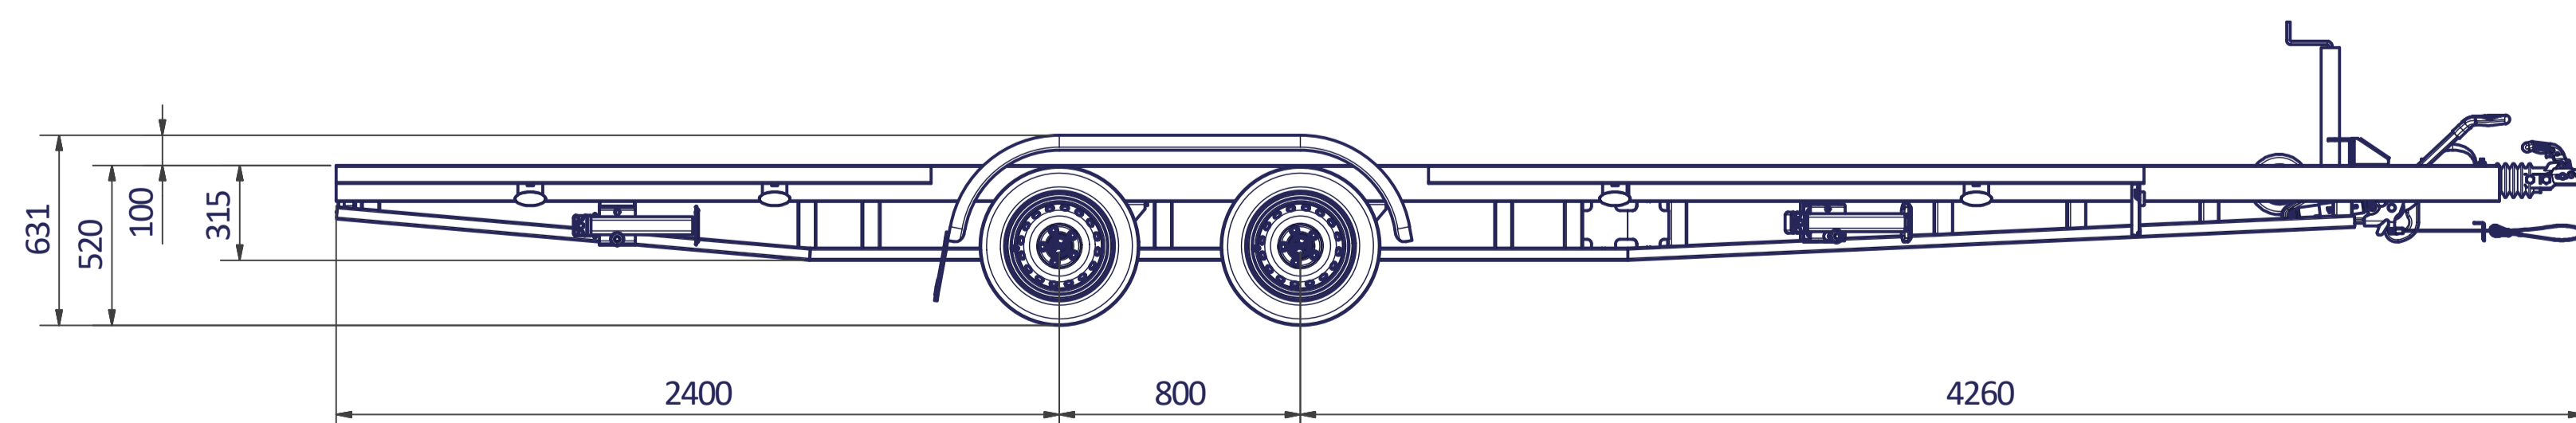

# TINY HOUSE 600

Surface treatment: FRAME - ZINC PLATED	
QTY:	© VLEMMIX AANHANGWAGENS This drawing and its contents may not be made accessible and/or duplicated for others without permission. All rights reserved.
TOLERANCE:	UNIT: DRAWN BY: J.H.
ISO 2768-MK	DATE: 20-7-2020
<b>VLEMMIX</b> aanhangwagens	
PROJECT/DRAWING NO.:	3374_TINY HOUSE
SCALE:	DESCRIPTION:
1 : 20	TINY HOUSE
SHEET:	9
SHEETS:	10