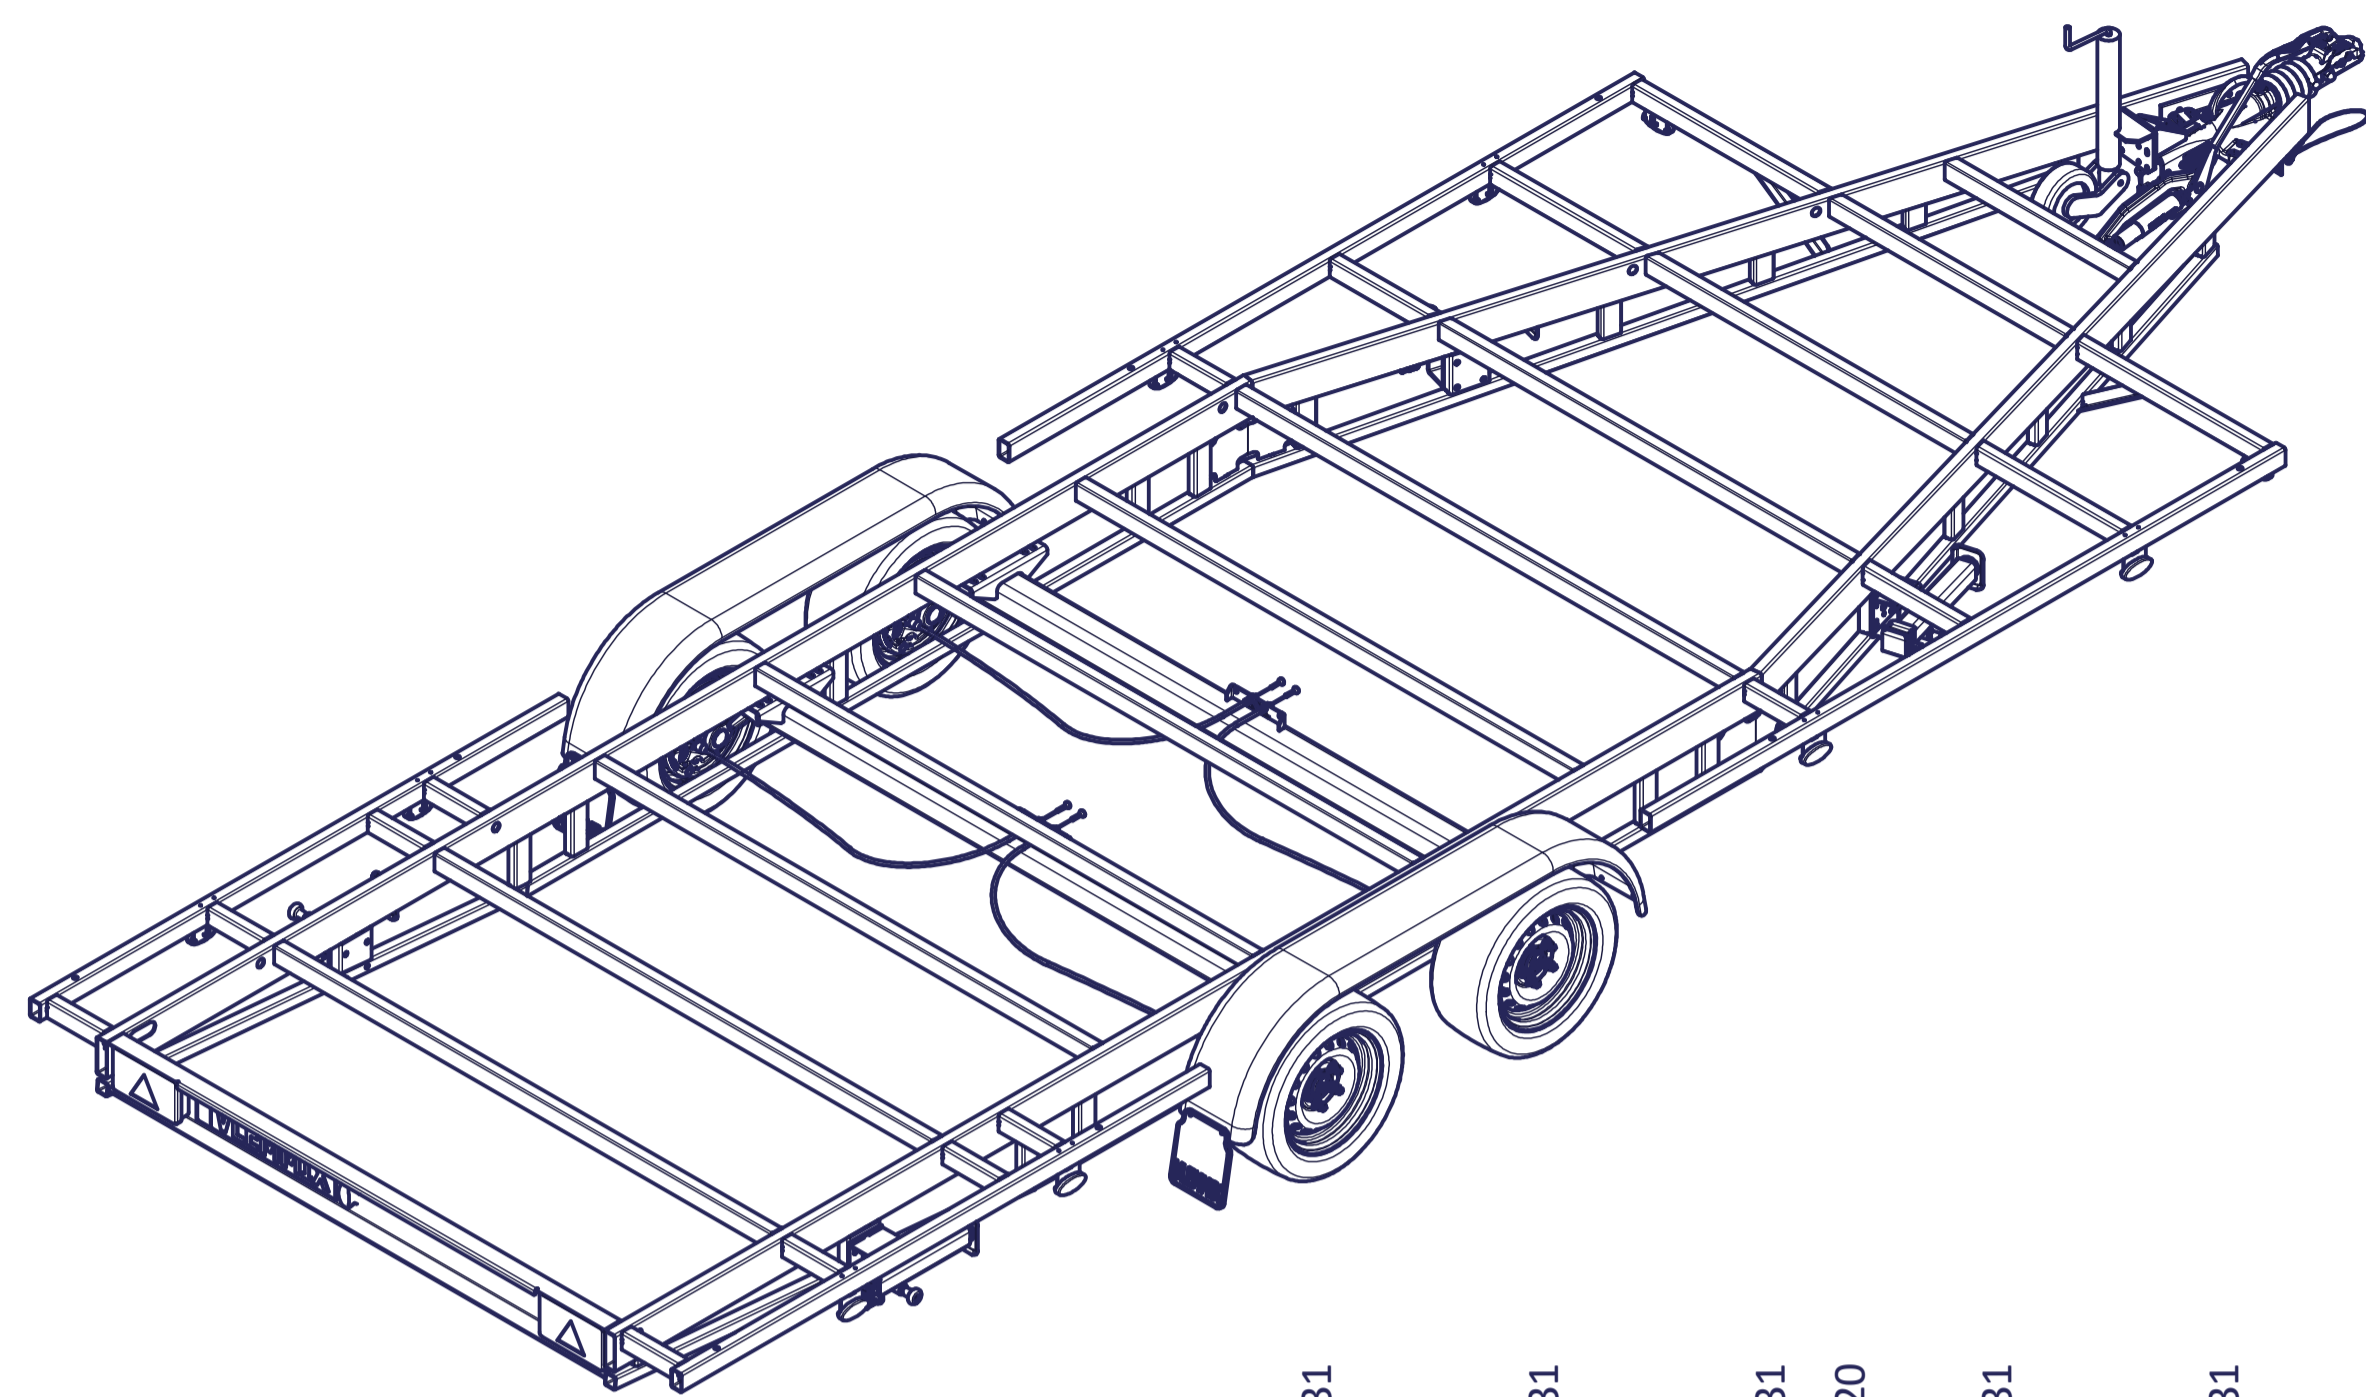

# TINY HOUSE 600

Surface treatment: FRAME - ZINC PLATED	
QTY:	© VLEMMIX AANHANGWAGENS This drawing and its contents may not be made accessible and/or duplicated for others without permission. All rights reserved.
TOLERANCE:	UNIT: DRAWN BY: J.H.
ISO 2768-MK	DATE: 20-7-2020
<b>VLEMMIX</b> aanhangwagens	
PROJECT/DRAWING NO.:	3374_TINY HOUSE
SCALE:	DESCRIPTION:
1 : 20	TINY HOUSE
SHEET:	9
SHEETS:	10