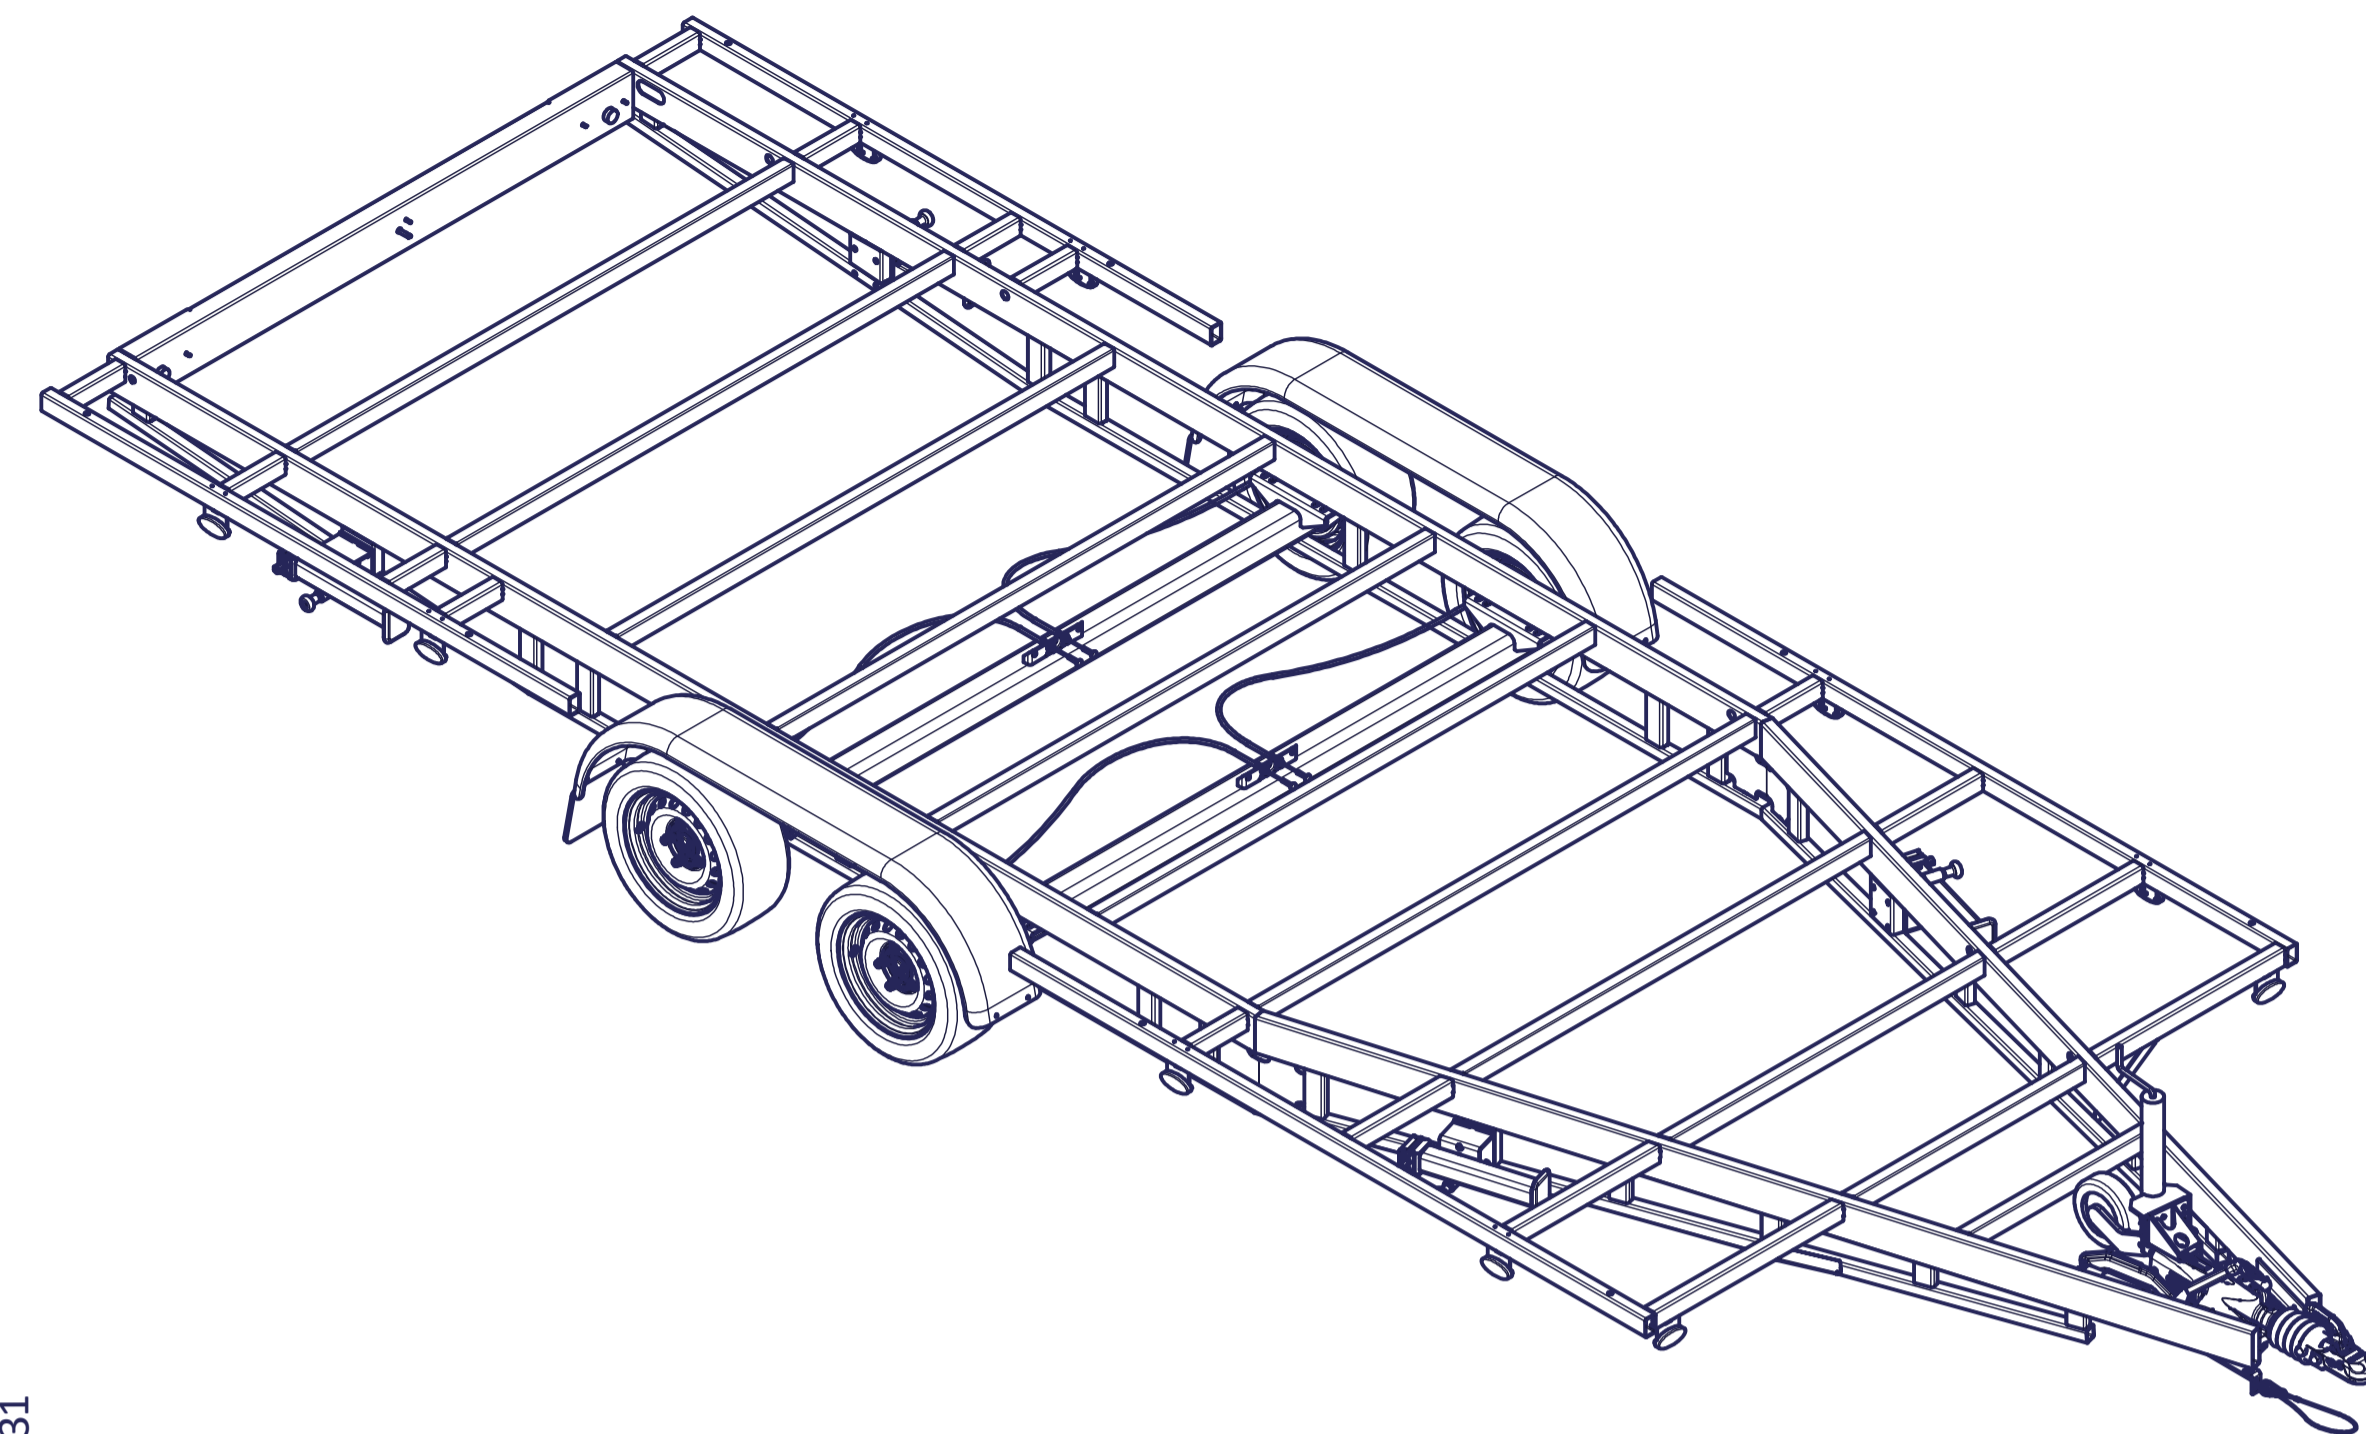

# TINY HOUSE 600

Surface treatment: FRAME - ZINC PLATED	
QTY:	© VLEMMIX AANHANGWAGENS This drawing and its contents may not be made accessible and/or duplicated for others without permission. All rights reserved.
TOLERANCE:	UNIT: DRAWN BY: J.H.
ISO 2768-MK	DATE: 20-7-2020
<b>VLEMMIX</b> aanhangwagens	
PROJECT/DRAWING NO.:	3374_TINY HOUSE
SCALE:	DESCRIPTION:
1 : 20	TINY HOUSE
SHEET:	9
SHEETS:	10