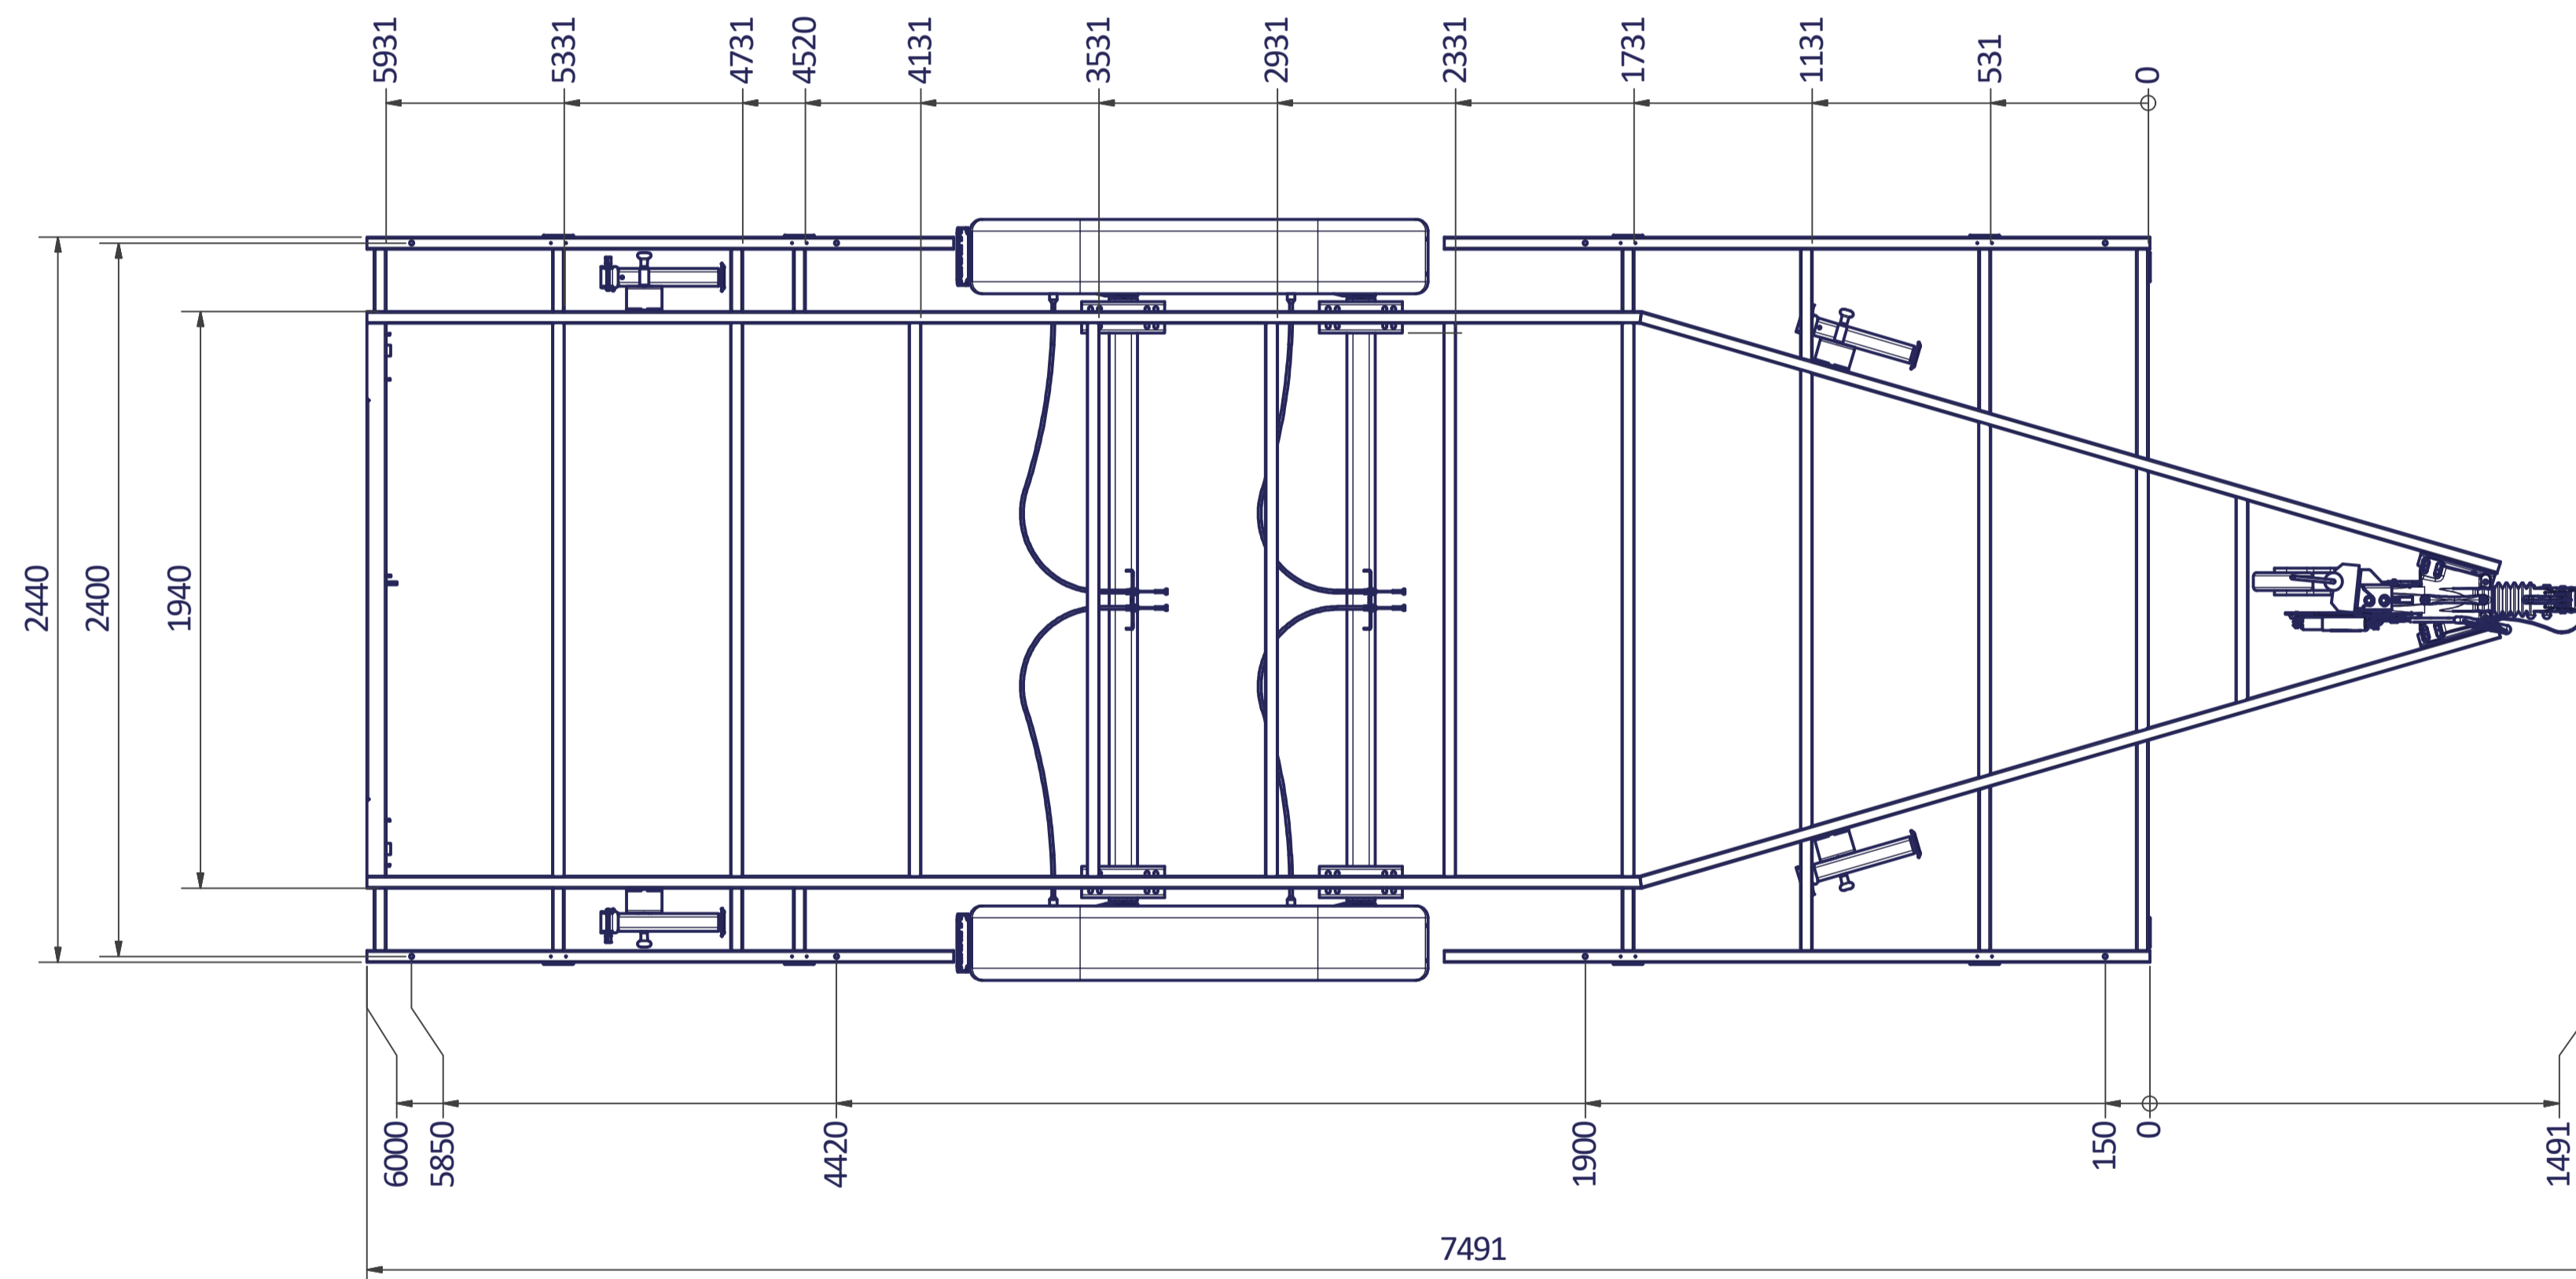

12 11 10 9 8 7 6 5 4 3 2 1

H  
G  
F  
E  
D  
C  
B  
A

# TINY HOUSE 600

Surface treatment: FRAME - ZINC PLATED	
QTY:	© VLEMMIX AANHANGWAGENS This drawing and its contents may not be made accessible and/or duplicated for others without permission. All rights reserved.
TOLERANCE:	UNIT: DRAWN BY: J.H.
ISO 2768-MK	DATE: 20-7-2020
<b>VLEMMIX</b> aanhangwagens	
PROJECT/DRAWING NO.:	3374_TINY HOUSE
SCALE:	DESCRIPTION:
1 : 20	TINY HOUSE
SHEET:	9
SHEETS:	10

A1

12 11 10 9 8 7 6 5 4 3 2 1