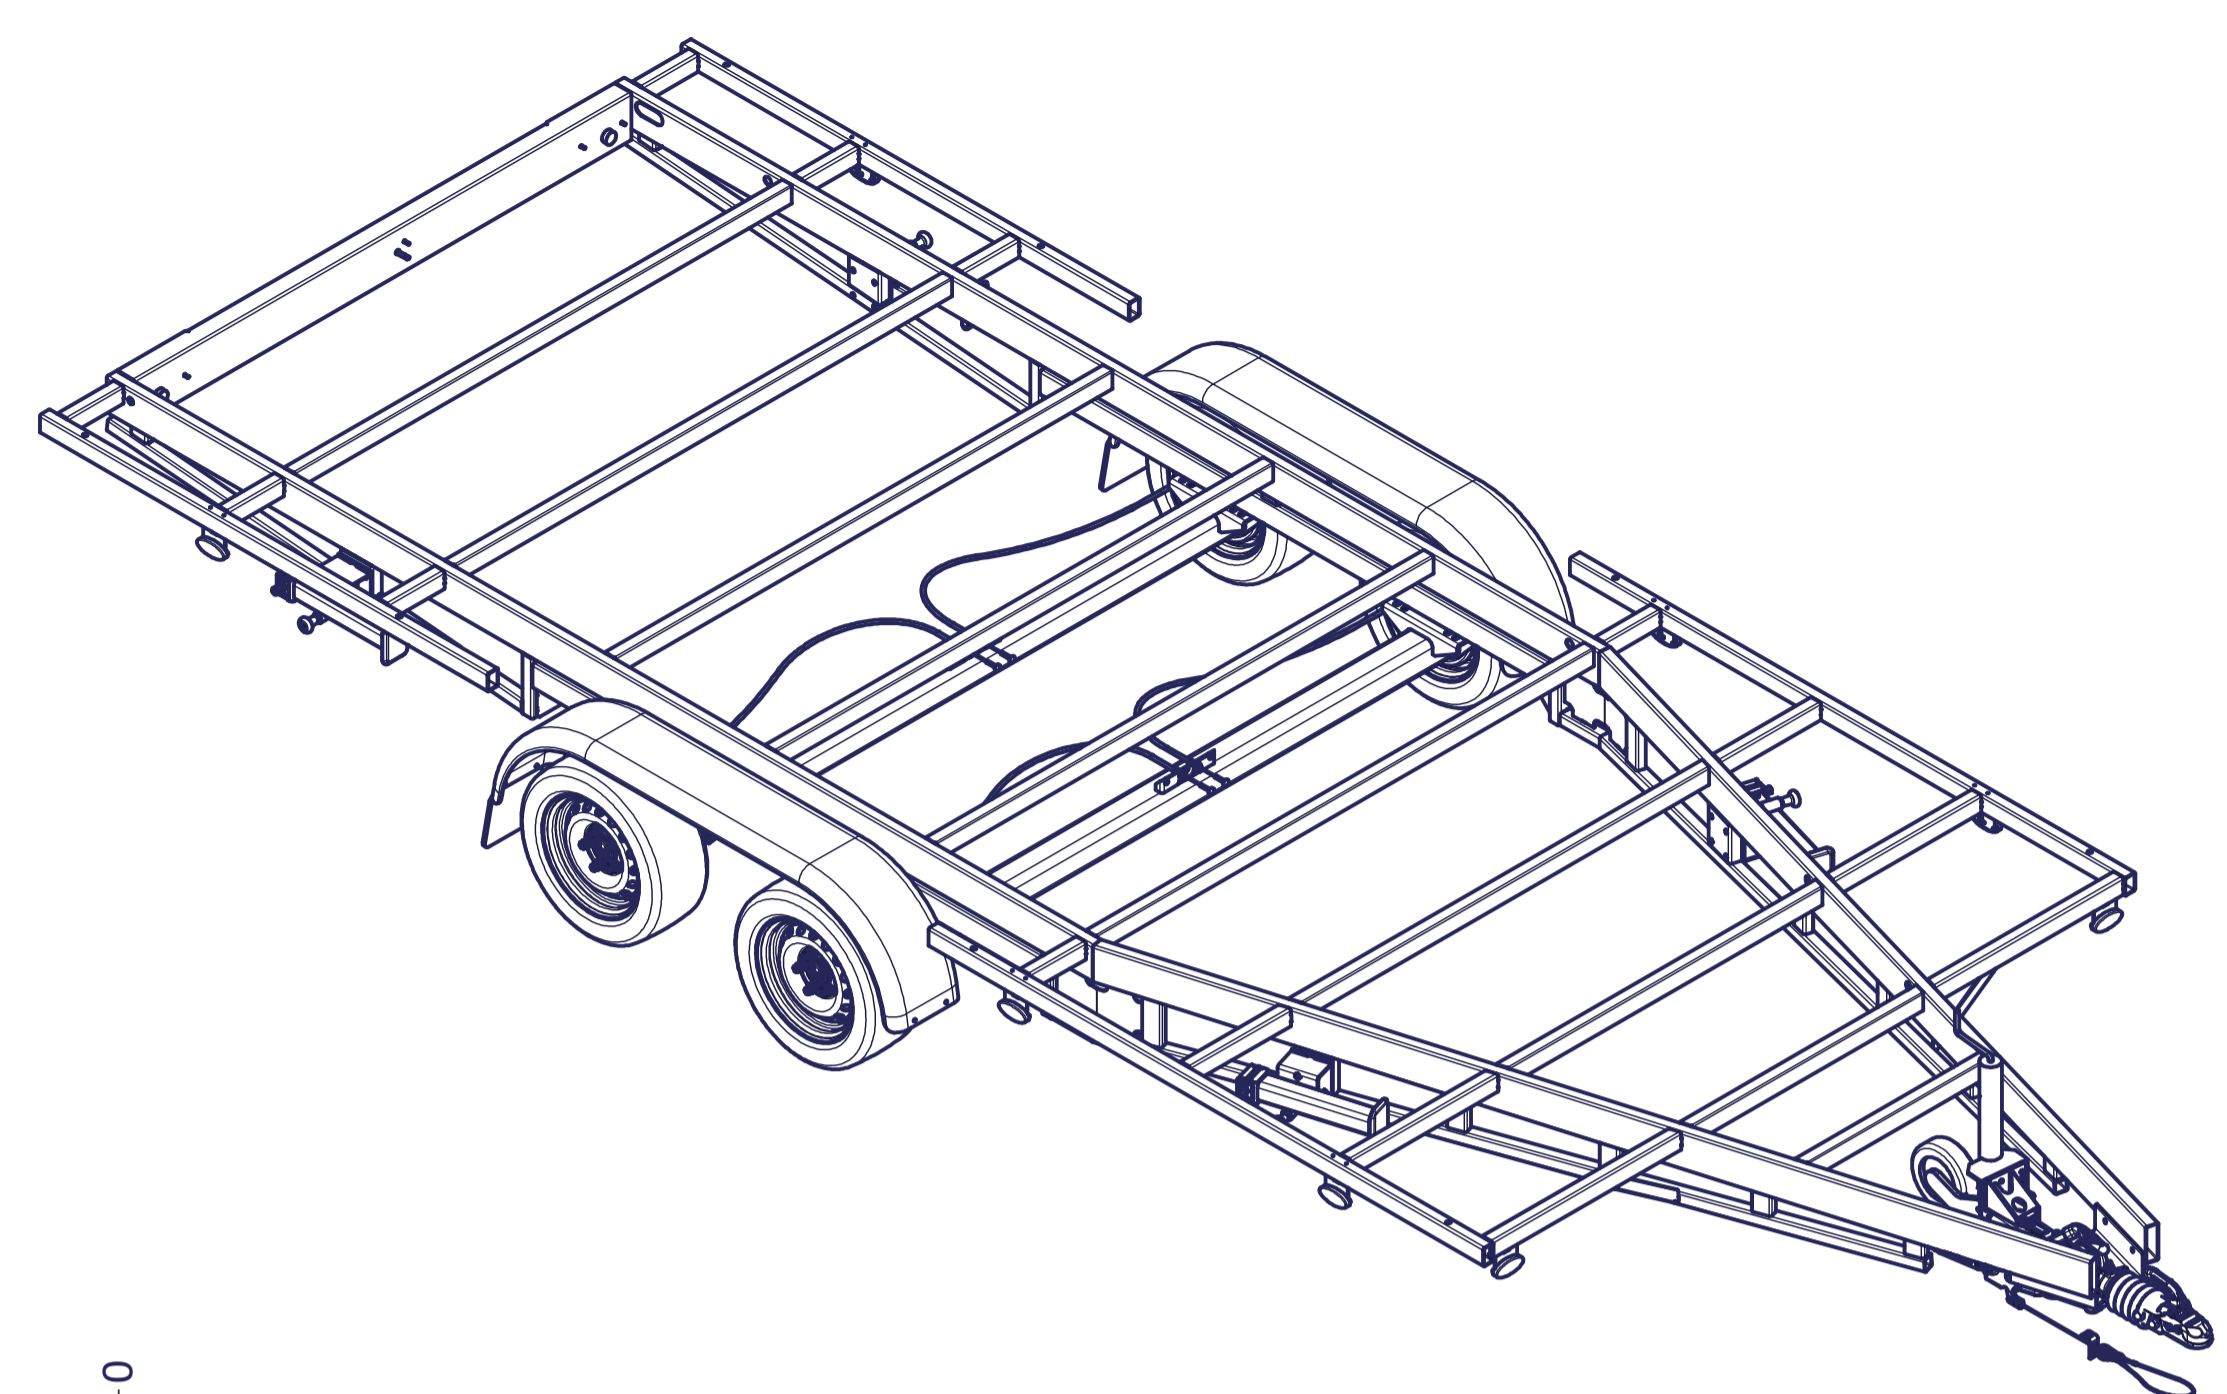

12 11 10 9 8 7 6 5 4 3 2 1

H
G
F
E
D
C
B
A

TINY HOUSE 540 PLATEAU

Surface treatment: FRAME - ZINC PLATED	
QTY:	© VLEMMIX AANHANGWAGENS This drawing and its contents may not be made accessible and/or duplicated for others without permission. All rights reserved.
TOLERANCE:	UNIT: DRAWN BY: J.H.
ISO 2768-MK	mm DATE: 20-7-2020
	PROJECT/DRAWING NO.: TINY HOUSE_PLATEAU
SCALE:	DESCRIPTION: TINY HOUSE PLATEAU
A1	1 : 20
SHEET: 9	
SHEETS: 9	

12 11 10 9 8 7 6 5 4 3 2 1