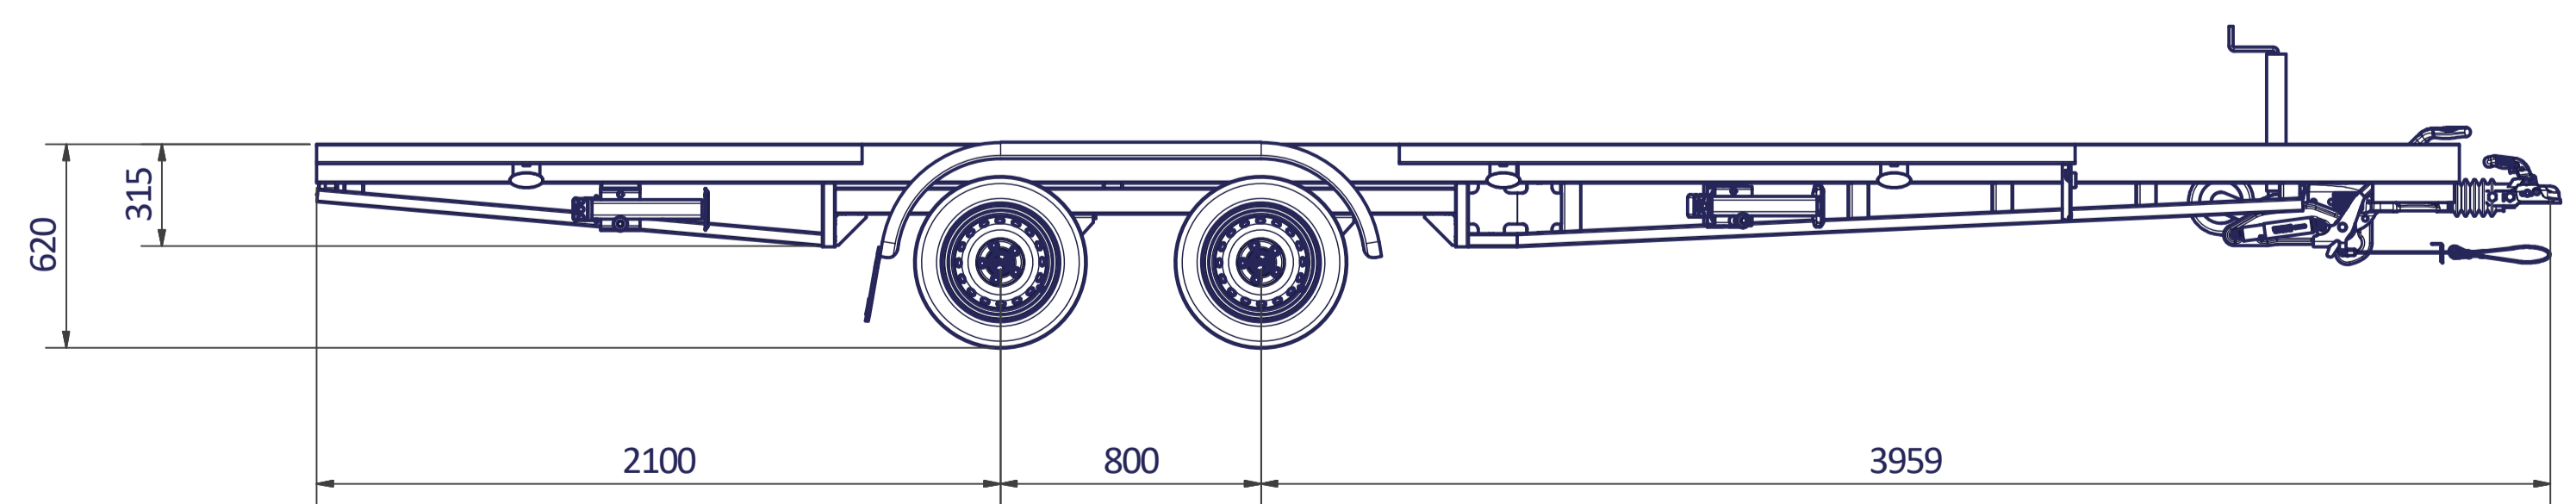

12 11 10 9 8 7 6 5 4 3 2 1

H
G
F
E
D
C
B
A

TINY HOUSE 540 PLATEAU

Surface treatment: FRAME - ZINC PLATED	
QTY:	© VLEMMIX AANHANGWAGENS This drawing and its contents may not be made accessible and/or duplicated for others without permission. All rights reserved.
TOLERANCE:	UNIT: DRAWN BY: J.H.
ISO 2768-MK	mm DATE: 20-7-2020
	PROJECT/DRAWING NO.: TINY HOUSE_PLATEAU
SCALE:	DESCRIPTION: TINY HOUSE PLATEAU
A1	1 : 20
SHEET: 9	
SHEETS: 9	

12 11 10 9 8 7 6 5 4 3 2 1