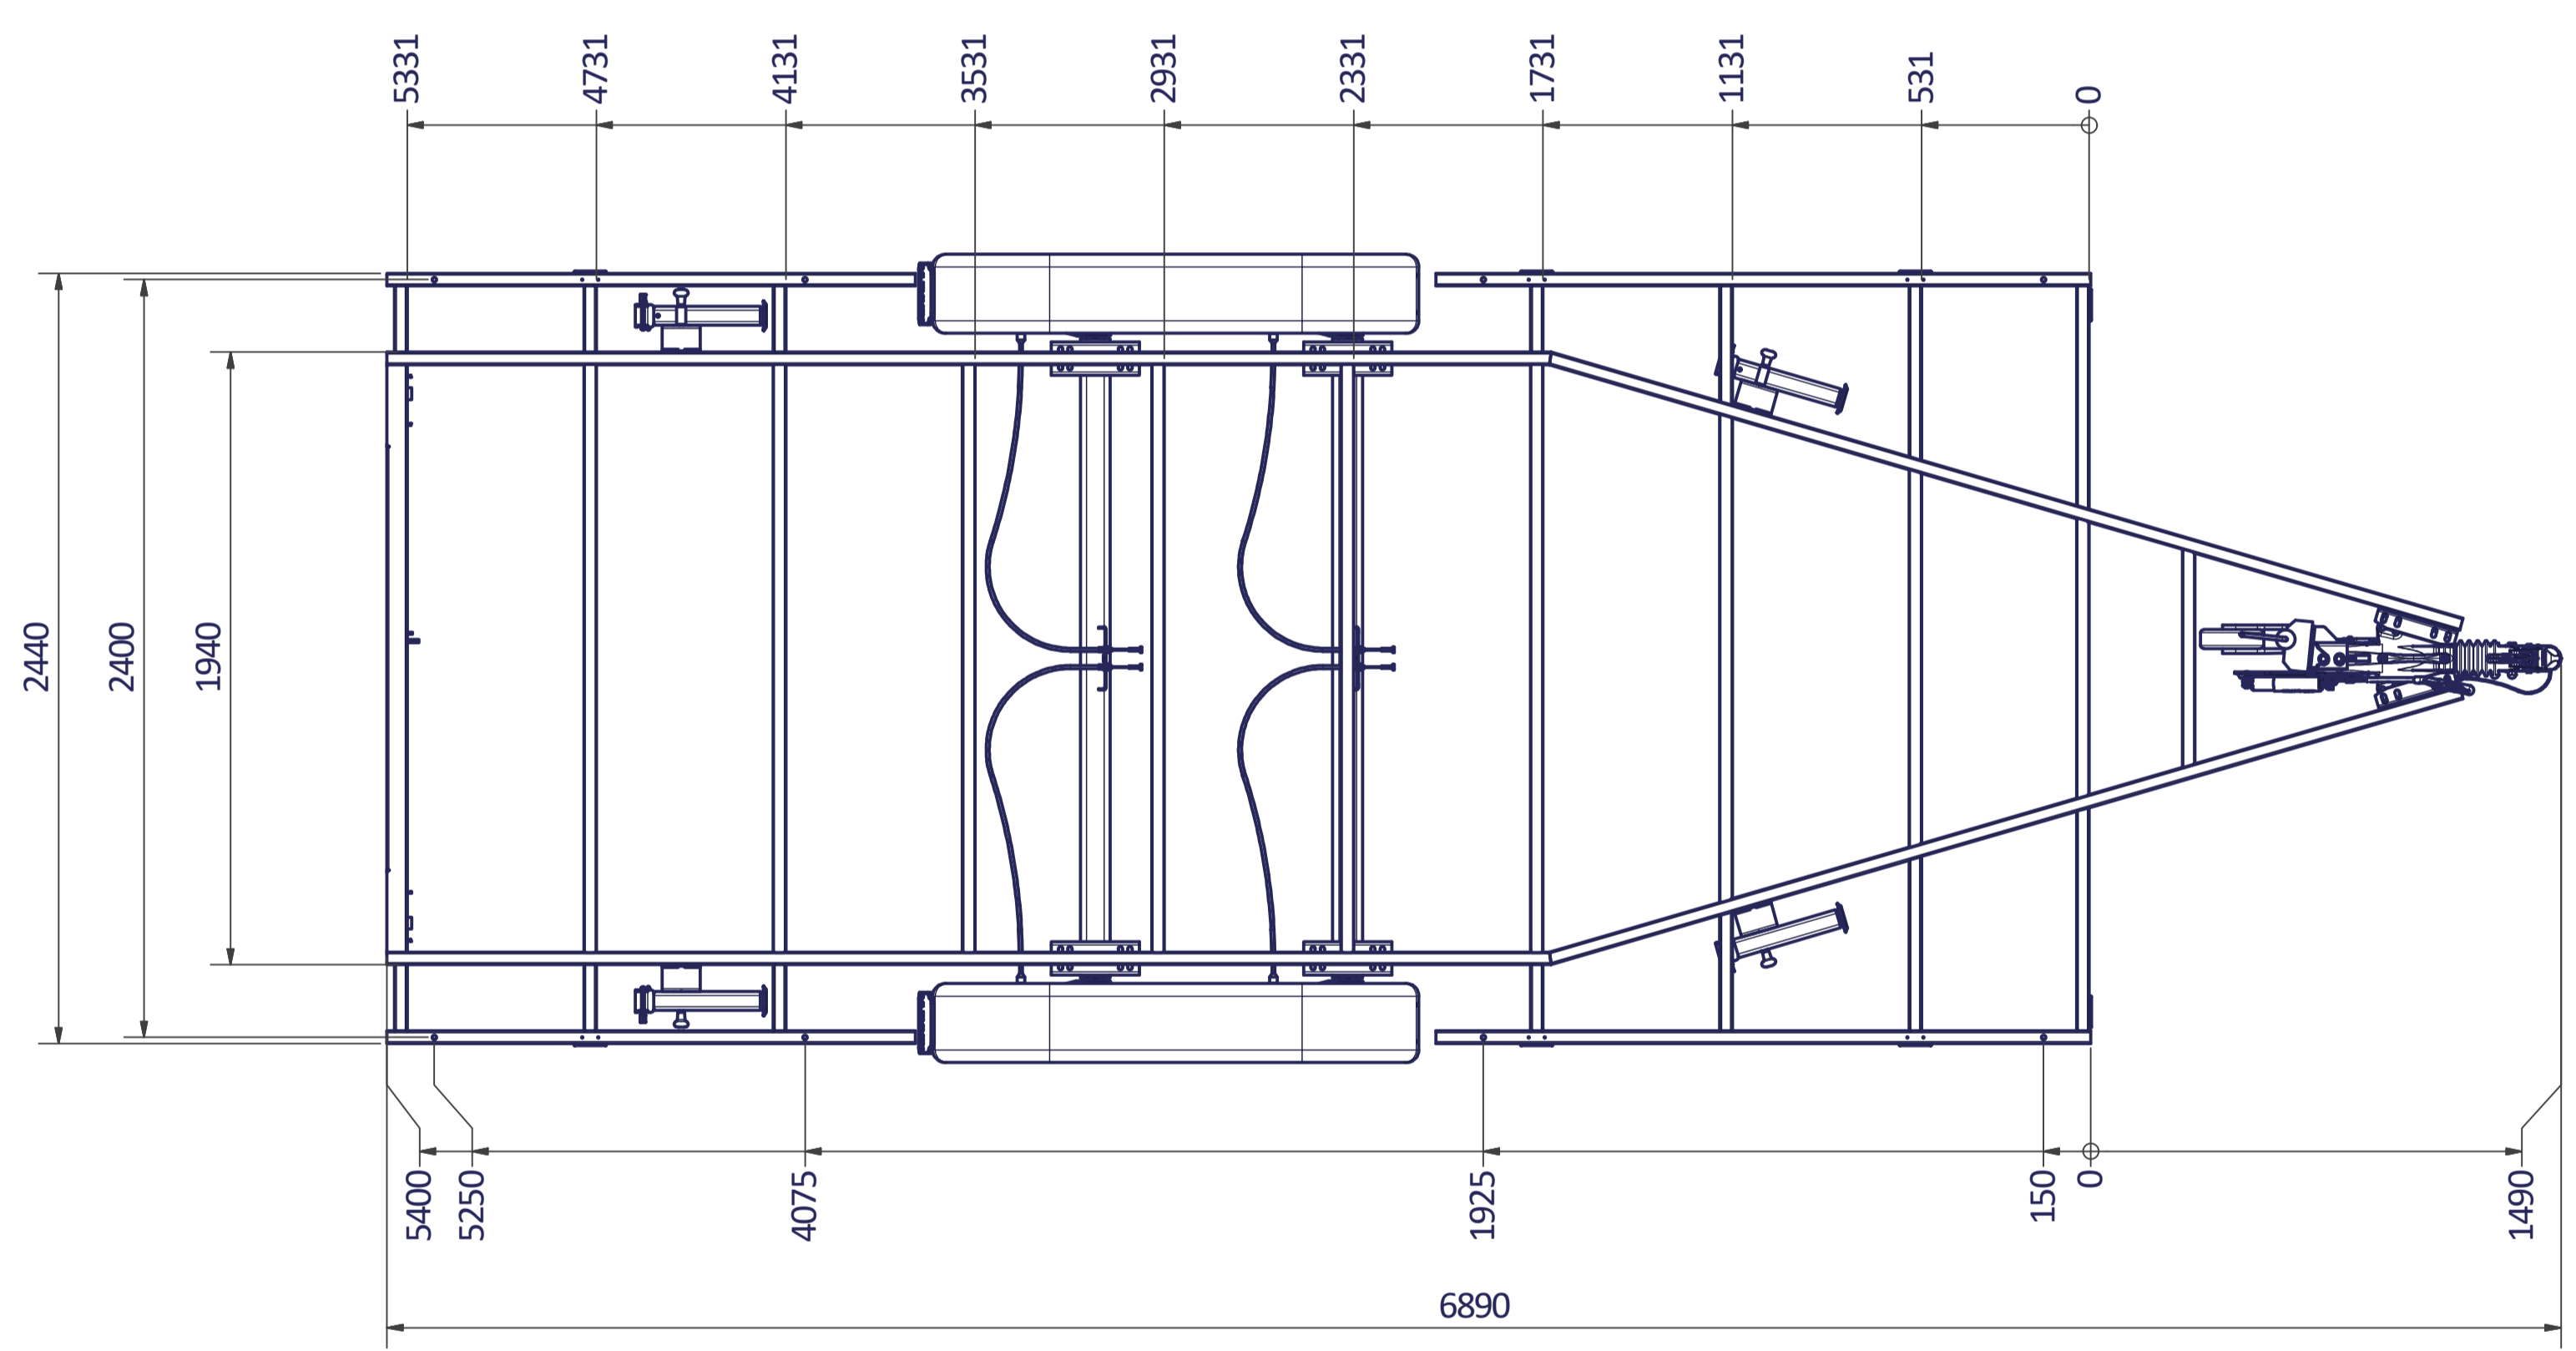

12 11 10 9 8 7 6 5 4 3 2 1

H
G
F
E
D
C
B
A

TINY HOUSE 540 PLATEAU

Surface treatment: FRAME - ZINC PLATED	
QTY:	© VLEMMIX AANHANGWAGENS This drawing and its contents may not be made accessible and/or duplicated for others without permission. All rights reserved.
TOLERANCE:	UNIT: DRAWN BY: J.H.
ISO 2768-MK	mm DATE: 20-7-2020
	PROJECT/DRAWING NO.: TINY HOUSE_PLATEAU
SCALE:	DESCRIPTION: TINY HOUSE PLATEAU
A1	1 : 20
SHEET: 9	
SHEETS: 9	

12 11 10 9 8 7 6 5 4 3 2 1